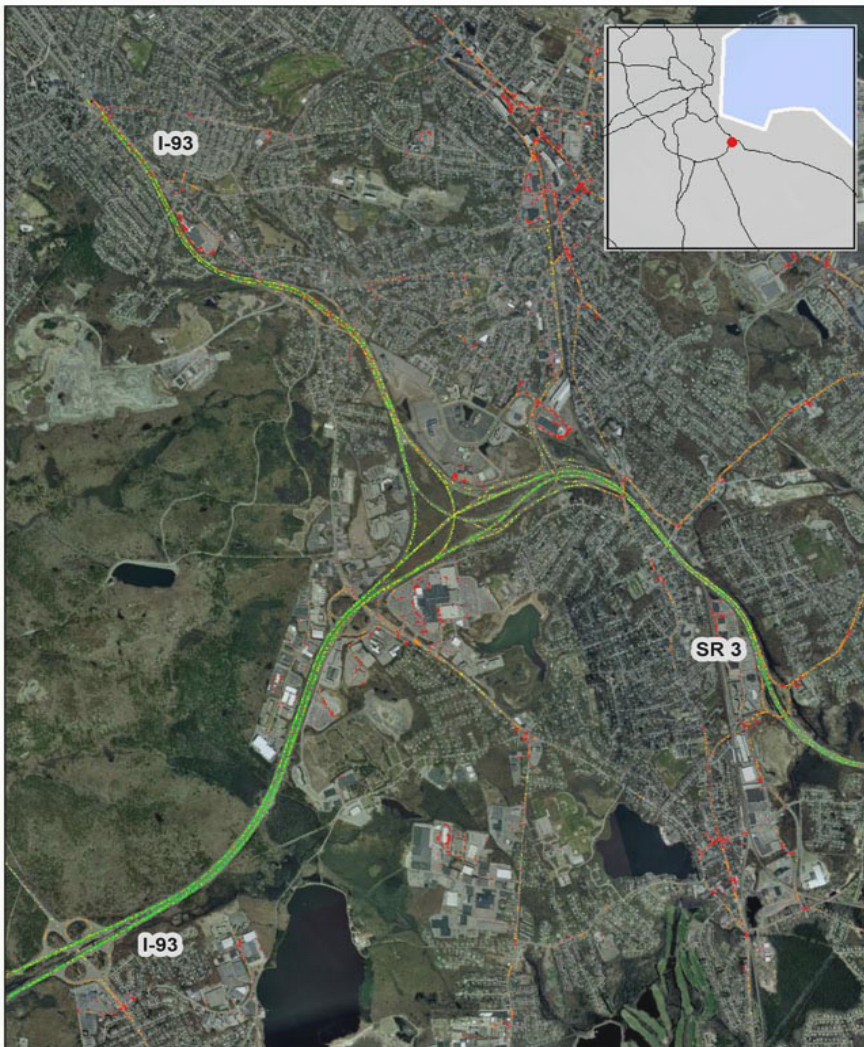

Boston, MA: I-93 at SR 3

Summary

National Ranking by Congestion Index	98
Average Speed	40.4
Peak Average Speed	27.1
Nonpeak Average Speed	46.9
Nonpeak/Peak Ratio	1.7
Peak Average Speed Percent Change 2017 - 2018	2.46%

Average Speed by Time of Day I-93 at SR 3