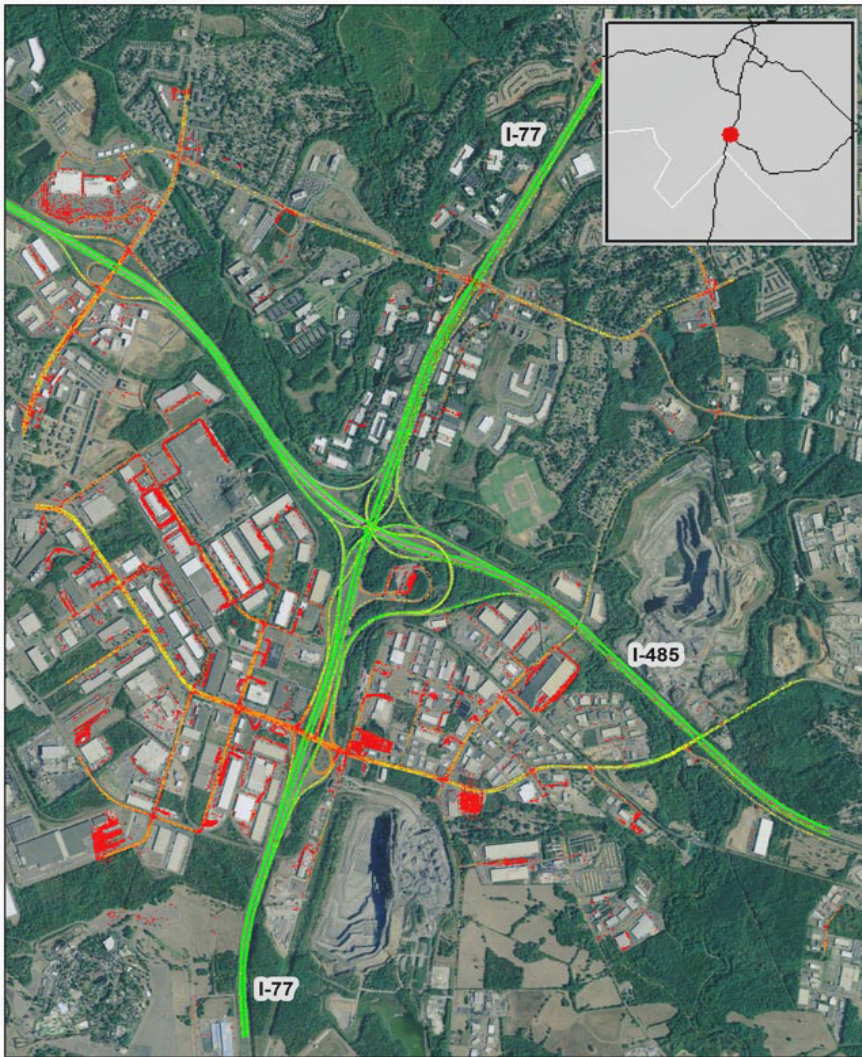

Charlotte, NC: I-77 at I-485 (South)

Summary

National Ranking by Congestion Index	96
Average Speed	51.9
Peak Average Speed	45.2
Nonpeak Average Speed	55.0
Nonpeak/Peak Ratio	1.2
Peak Average Speed Percent Change 2017 - 2018	-5.29%

Average Speed by Time of Day I-77 at I-485 (South)