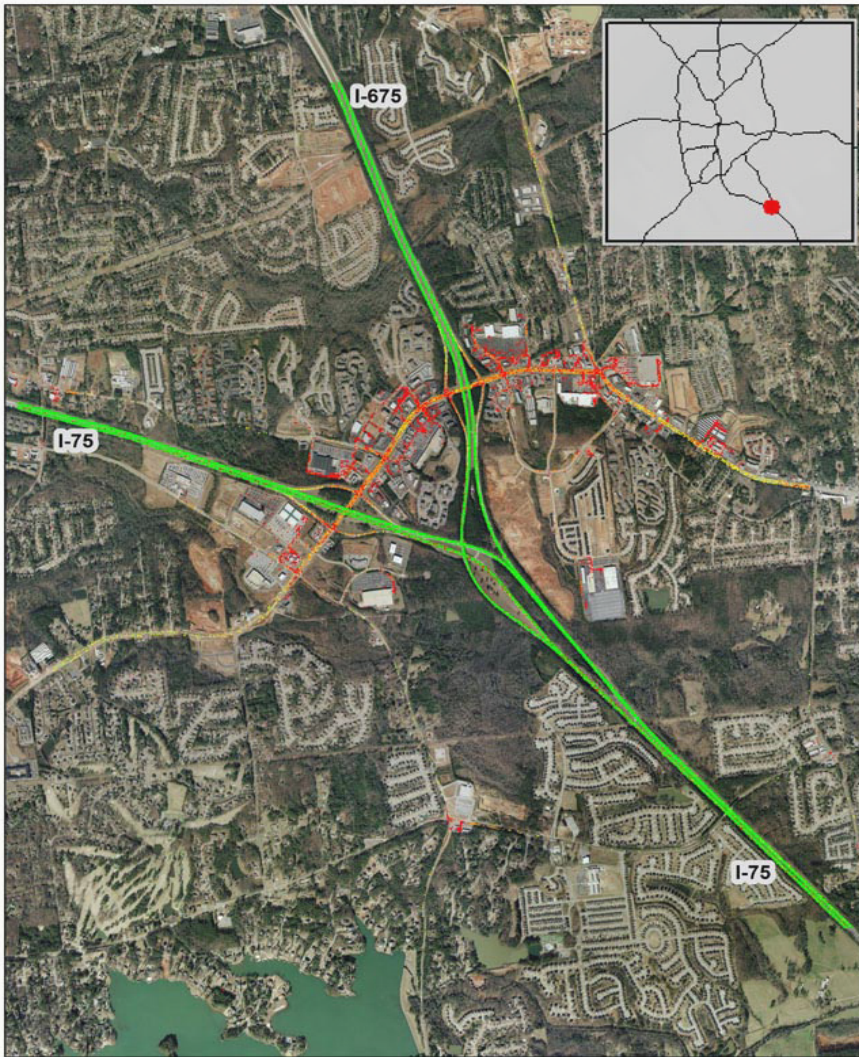

# Atlanta, GA: I-75 at I-675

## Summary

National Ranking by Congestion Index	95
Average Speed	50.5
Peak Average Speed	47.0
Nonpeak Average Speed	51.8
Nonpeak/Peak Ratio	1.1
Peak Average Speed Percent Change 2017 - 2018	1.82%

## Average Speed by Time of Day I-75 at I-675