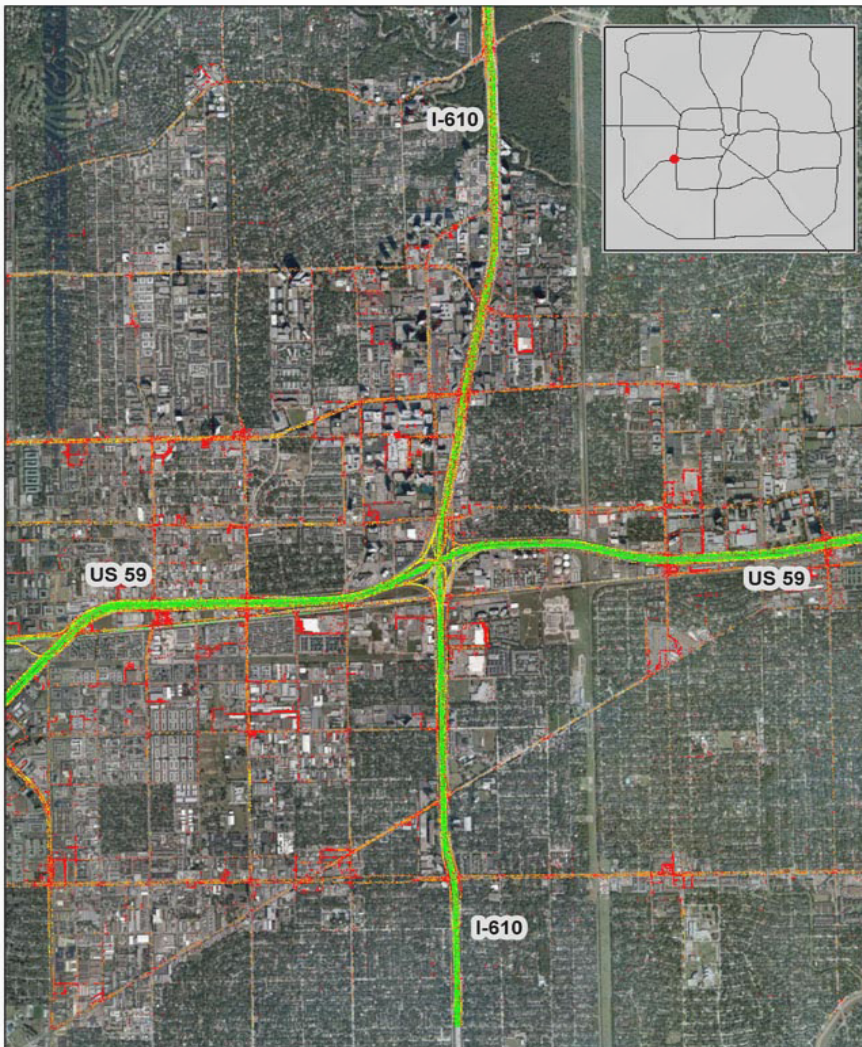

# Houston, TX: I-610 at US 59 (West)

## Summary

|  |              |
|--|--------------|
| <b>National Ranking by Congestion Index</b>          | <b>93</b>    |
| <b>Average Speed</b>                                 | <b>41.8</b>  |
| <b>Peak Average Speed</b>                            | <b>33.2</b>  |
| <b>Nonpeak Average Speed</b>                         | <b>45.0</b>  |
| <b>Nonpeak/Peak Ratio</b>                            | <b>1.4</b>   |
| <b>Peak Average Speed Percent Change 2017 - 2018</b> | <b>9.64%</b> |

## Average Speed by Time of Day I-610 at US 59 (West)