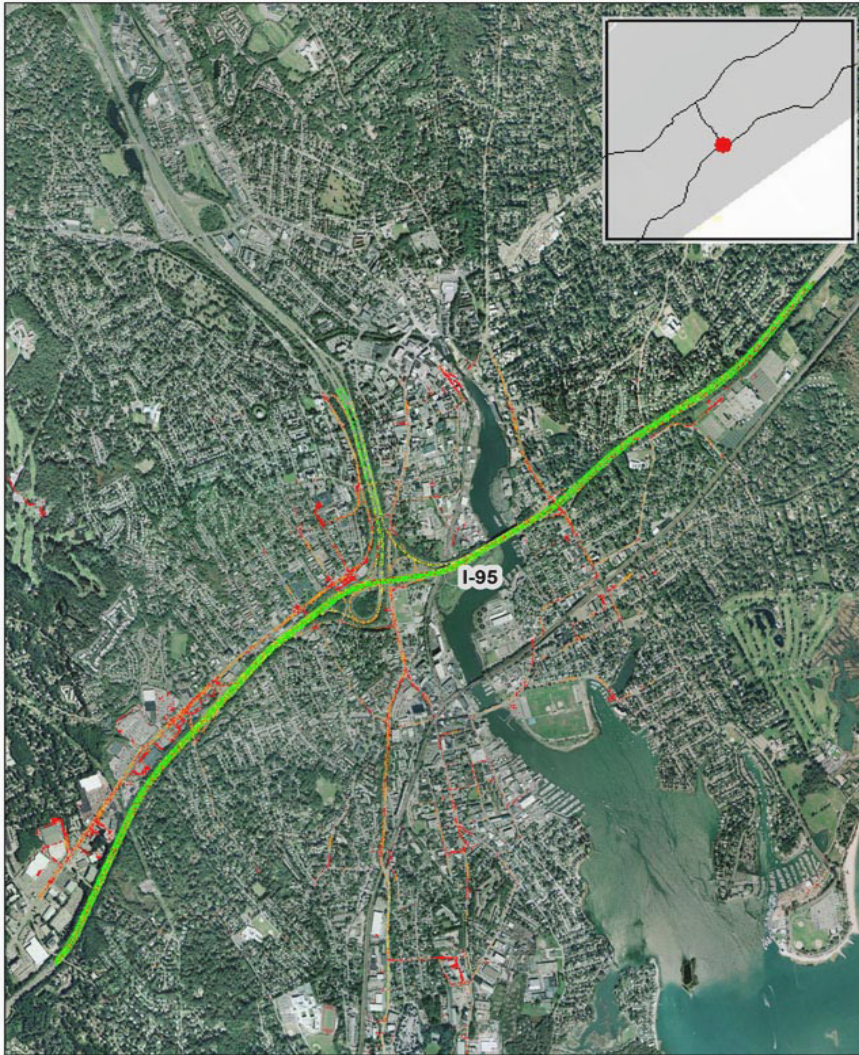

Norwalk, CT: I-95

Summary

National Ranking by Congestion Index	82
Average Speed	45.7
Peak Average Speed	35.6
Nonpeak Average Speed	49.1
Nonpeak/Peak Ratio	1.4
Peak Average Speed Percent Change 2017 - 2018	-6.78%

Average Speed by Time of Day I-95