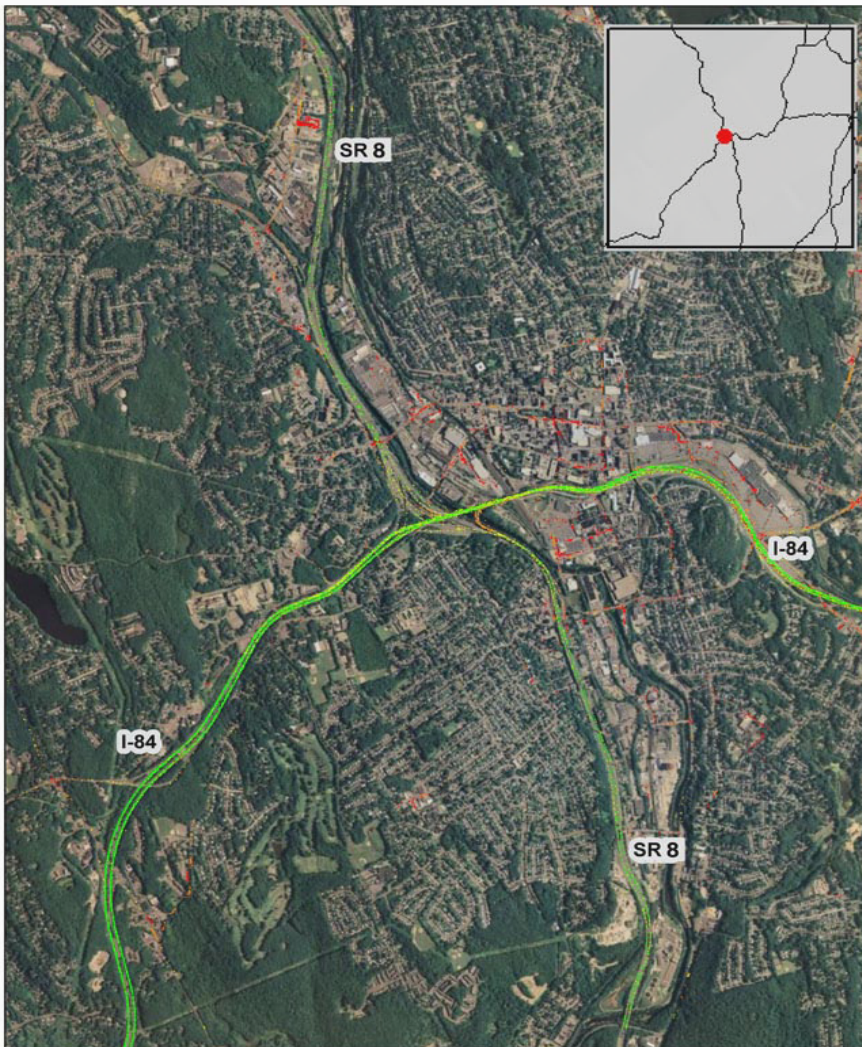

Waterbury, CT: I-84 at SR 8

Summary

National Ranking by Congestion Index	81
Average Speed	45.1
Peak Average Speed	40.4
Nonpeak Average Speed	46.8
Nonpeak/Peak Ratio	1.2
Peak Average Speed Percent Change 2017 - 2018	-0.75%

Average Speed by Time of Day I-84 at S8