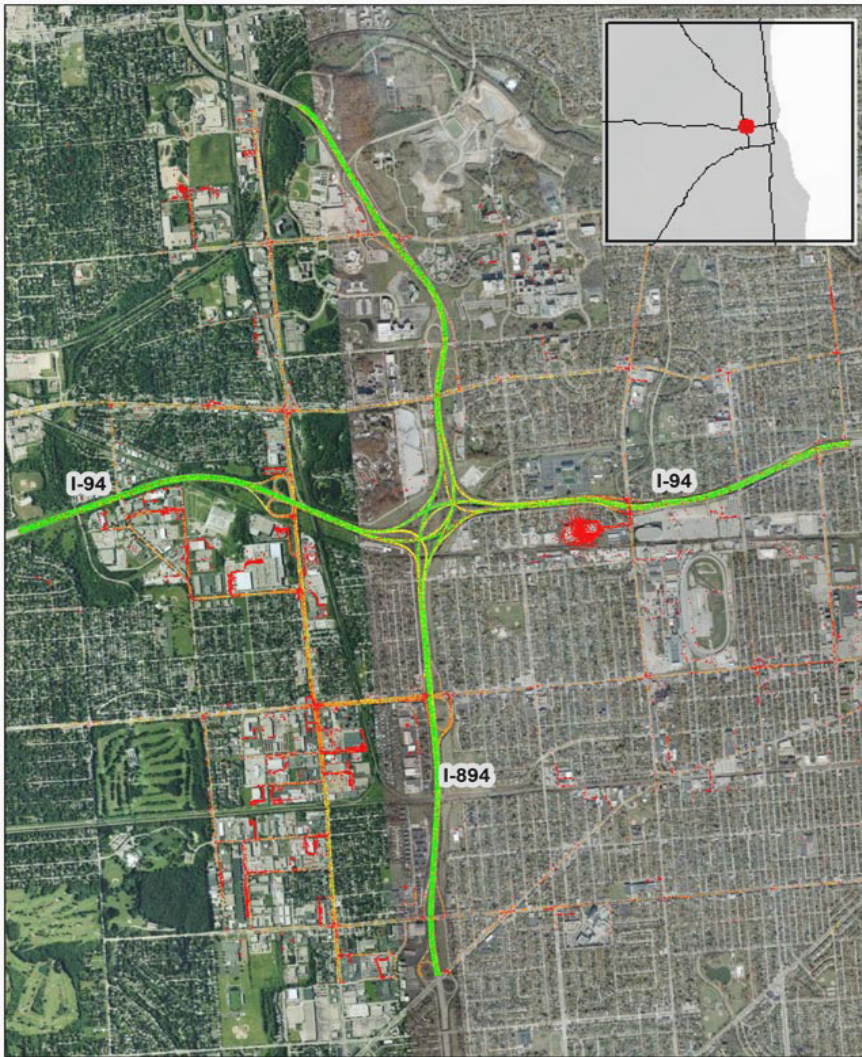

Milwaukee, WI: I-94 at I-894

Summary

National Ranking by Congestion Index	78
Average Speed	44.5
Peak Average Speed	37.1
Nonpeak Average Speed	48.3
Nonpeak/Peak Ratio	1.3
Peak Average Speed Percent Change 2017 - 2018	0.76%

Average Speed by Time of Day I-94 at I-894