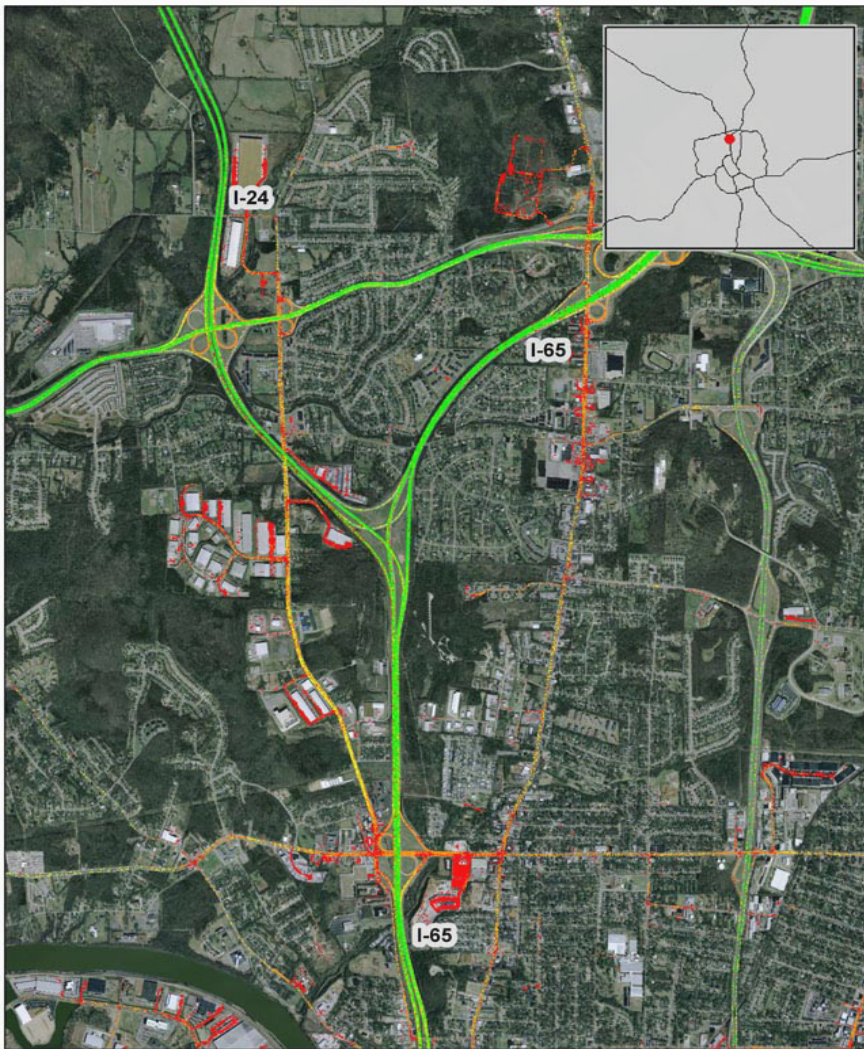

Nashville, TN: I-65 at I-24

Summary

National Ranking by Congestion Index	77
Average Speed	49.2
Peak Average Speed	41.0
Nonpeak Average Speed	52.7
Nonpeak/Peak Ratio	1.3
Peak Average Speed Percent Change 2017 - 2018	7.90%

Average Speed by Time of Day I-65 at I-24