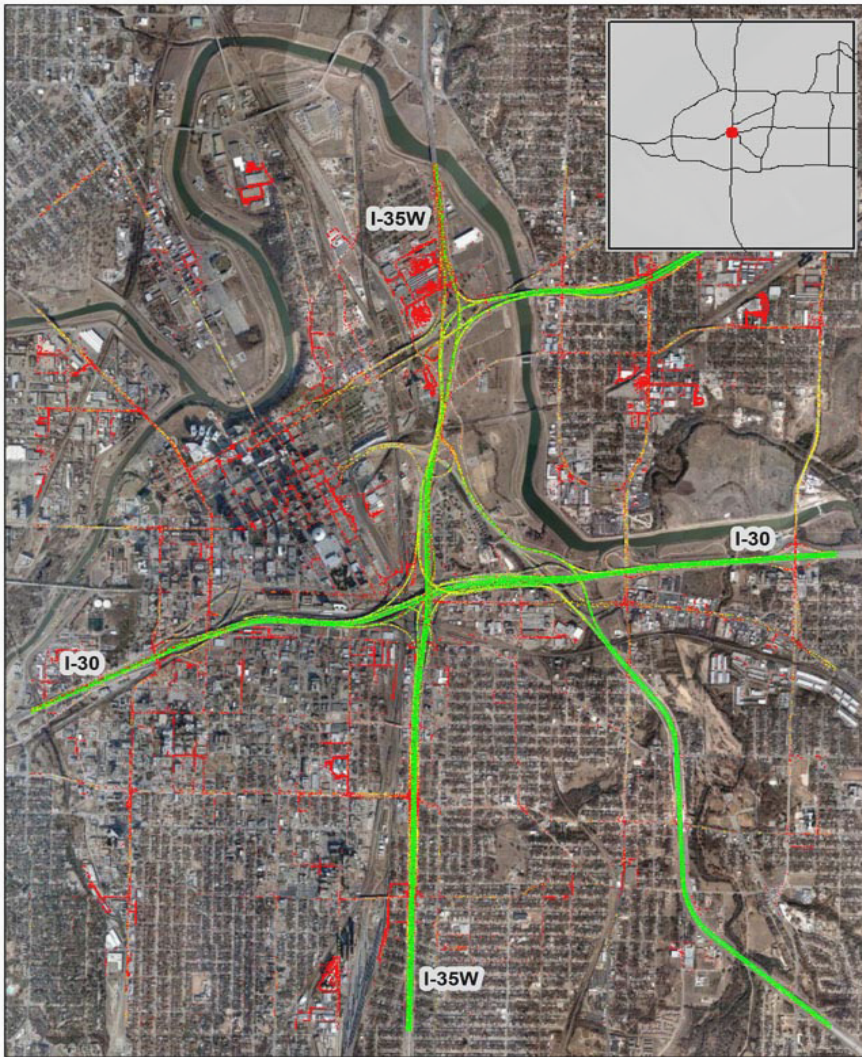

# Ft. Worth, TX: I-35W at I-30

## Summary

National Ranking by Congestion Index	75
Average Speed	43.7
Peak Average Speed	34.3
Nonpeak Average Speed	47.8
Nonpeak/Peak Ratio	1.4
Peak Average Speed Percent Change 2017 - 2018	-6.32%

## Average Speed by Time of Day I-35W at I-30