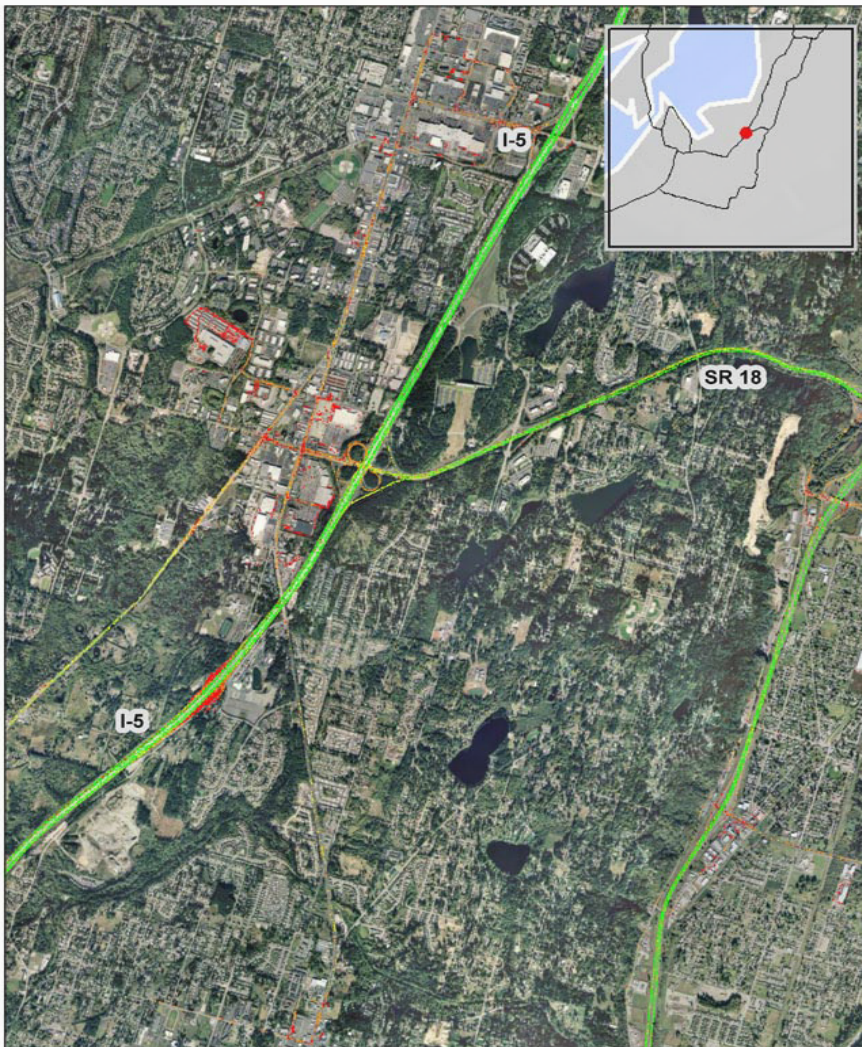

Federal Way, WA: SR 18 at I-5

Summary

National Ranking by Congestion Index	72
Average Speed	46.5
Peak Average Speed	38.4
Nonpeak Average Speed	50.8
Nonpeak/Peak Ratio	1.3
Peak Average Speed Percent Change 2017 - 2018	-4.20%

Average Speed by Time of Day SR 18 at I 5