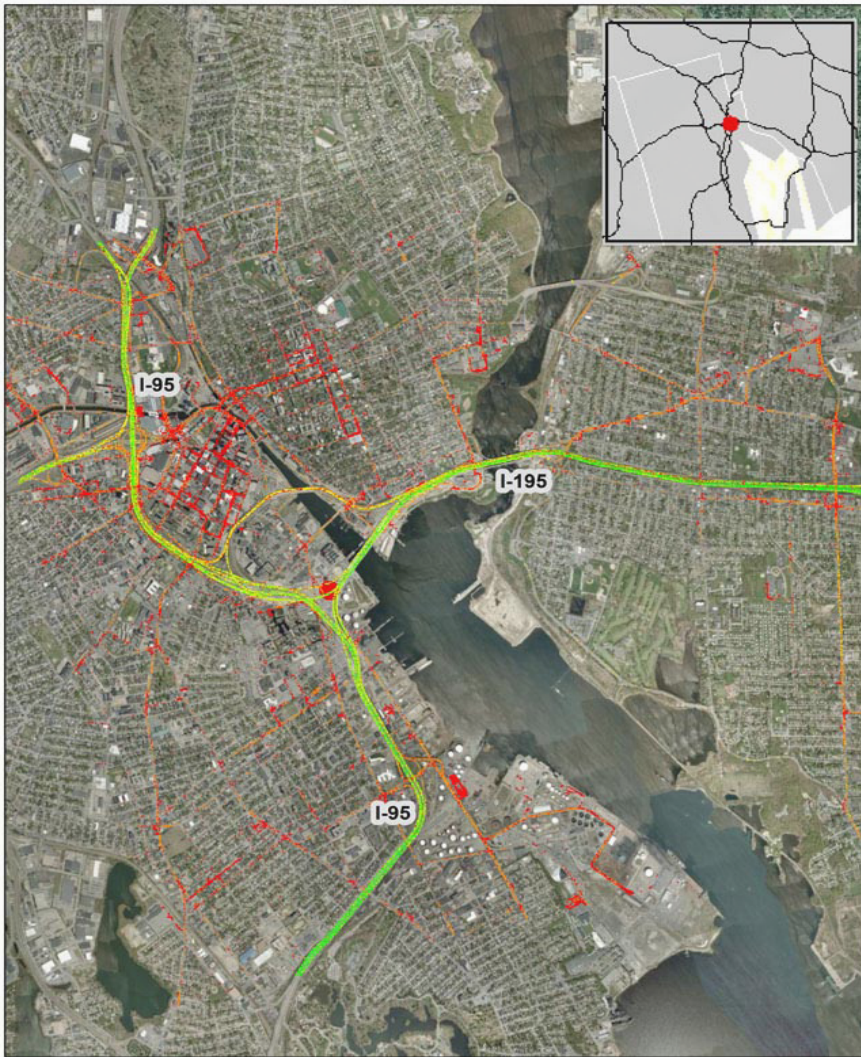

Providence, RI: I-95 at I-195

Summary

National Ranking by Congestion Index	70
Average Speed	40.8
Peak Average Speed	31.7
Nonpeak Average Speed	45.2
Nonpeak/Peak Ratio	1.4
Peak Average Speed Percent Change 2017 - 2018	-2.77%

Average Speed by Time of Day I-95 at I-195