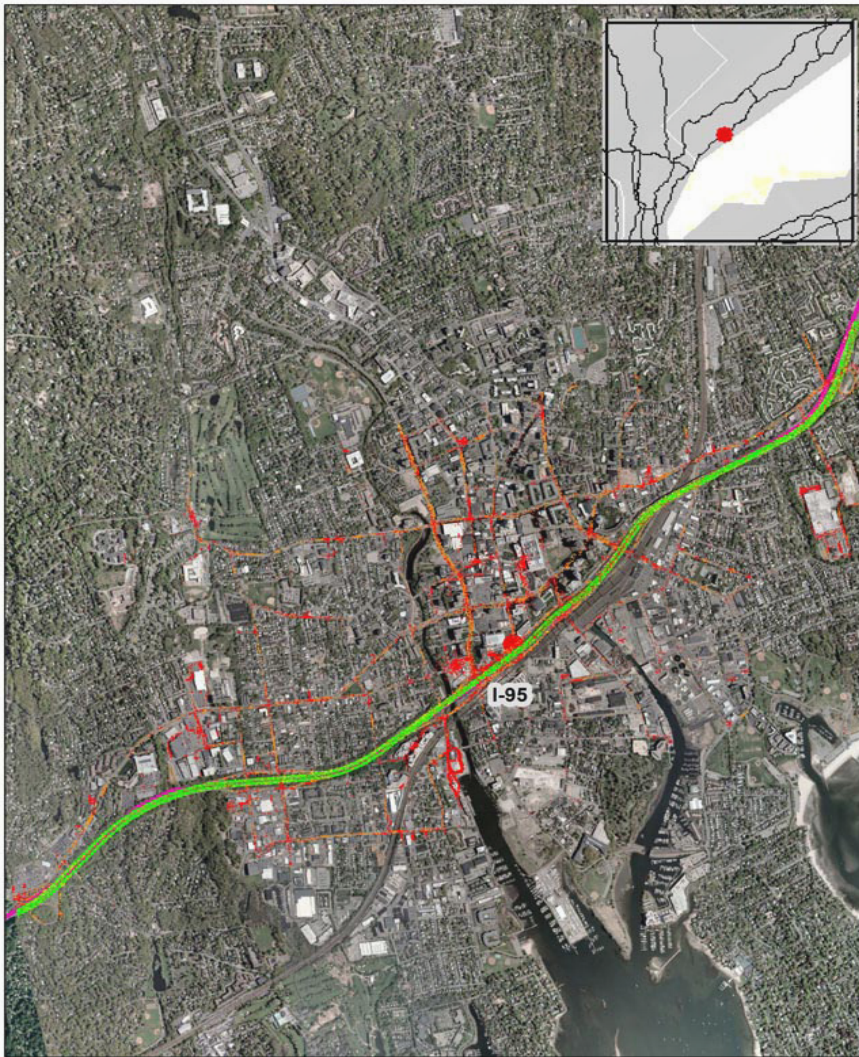

Stamford, CT: I-95

Summary

National Ranking by Congestion Index	67
Average Speed	43.3
Peak Average Speed	32.7
Nonpeak Average Speed	46.9
Nonpeak/Peak Ratio	1.4
Peak Average Speed Percent Change 2017 - 2018	-2.13%

Average Speed by Time of Day I-95