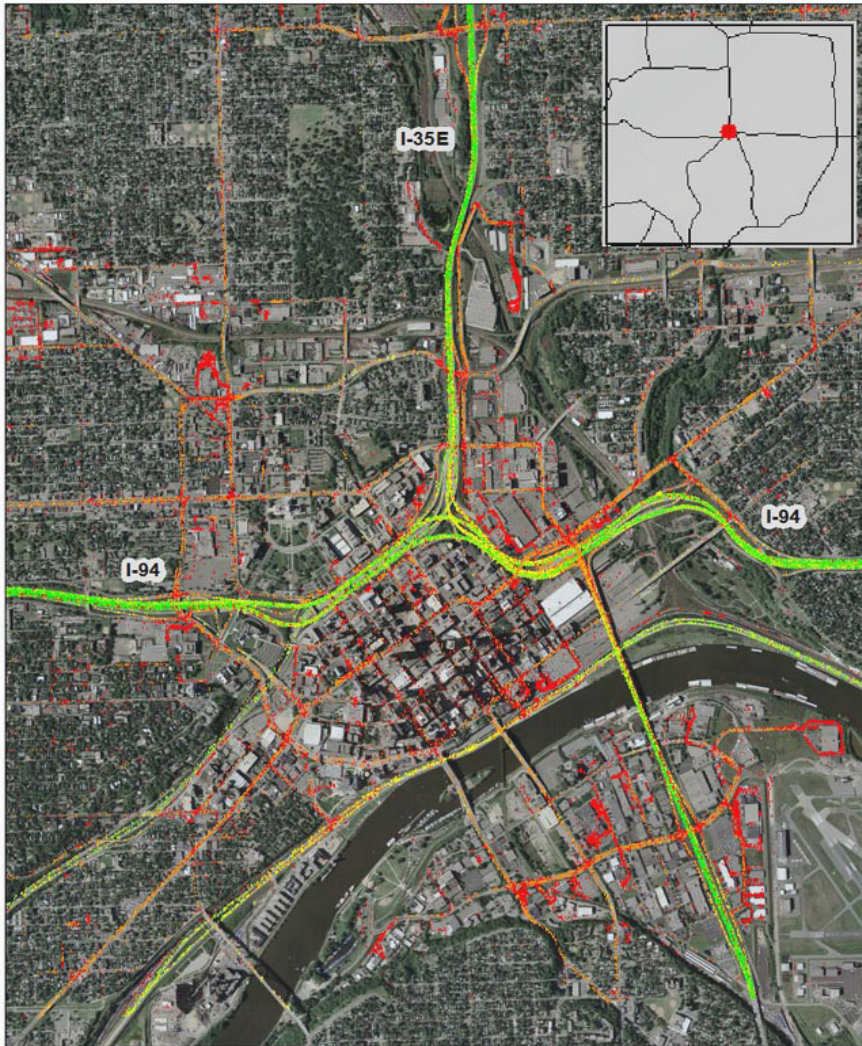

Minneapolis - St. Paul, MN: I-35E at I-94

Summary

National Ranking by Congestion Index	61
Average Speed	43.5
Peak Average Speed	35.7
Nonpeak Average Speed	47.0
Nonpeak/Peak Ratio	1.3
Peak Average Speed Percent Change 2017 - 2018	5.11%

Average Speed by Time of Day I-35E at I-94