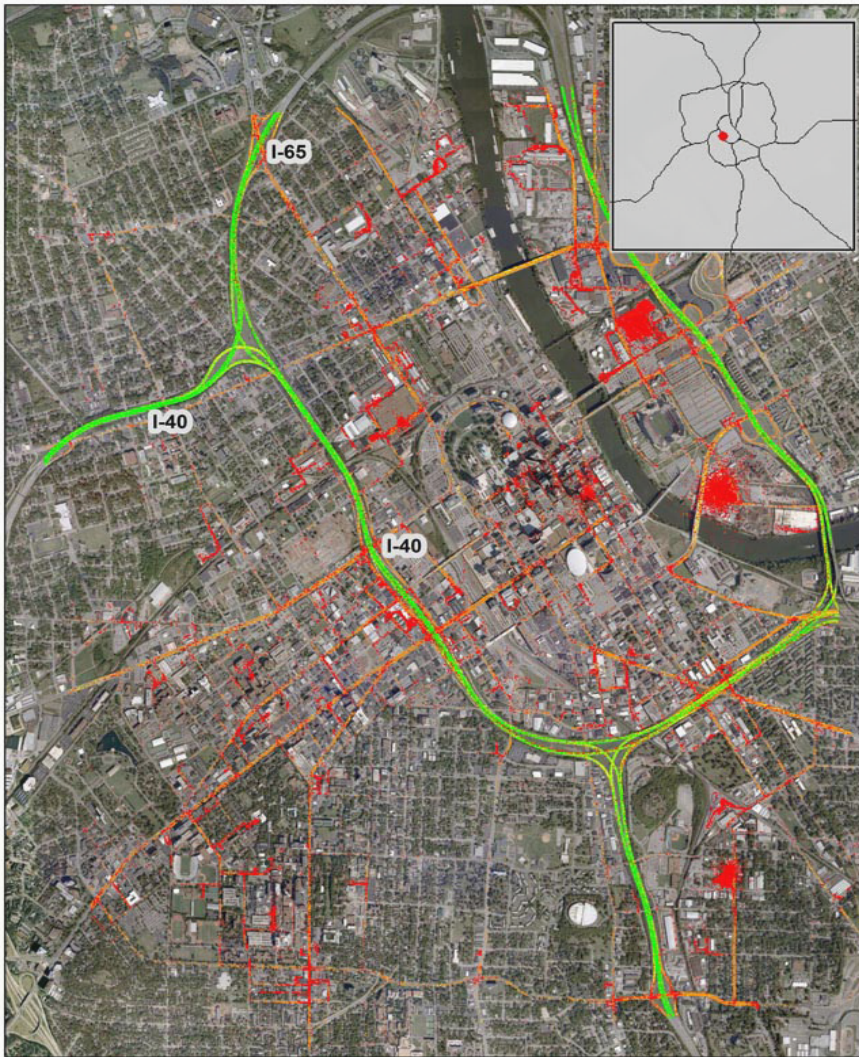

Nashville, TN: I-40 at I-65 (East)

Summary

National Ranking by Congestion Index	60
Average Speed	43.5
Peak Average Speed	33.3
Nonpeak Average Speed	48.3
Nonpeak/Peak Ratio	1.5
Peak Average Speed Percent Change 2017 - 2018	-0.86%

Average Speed by Time of Day I-40 at I-65 (East)