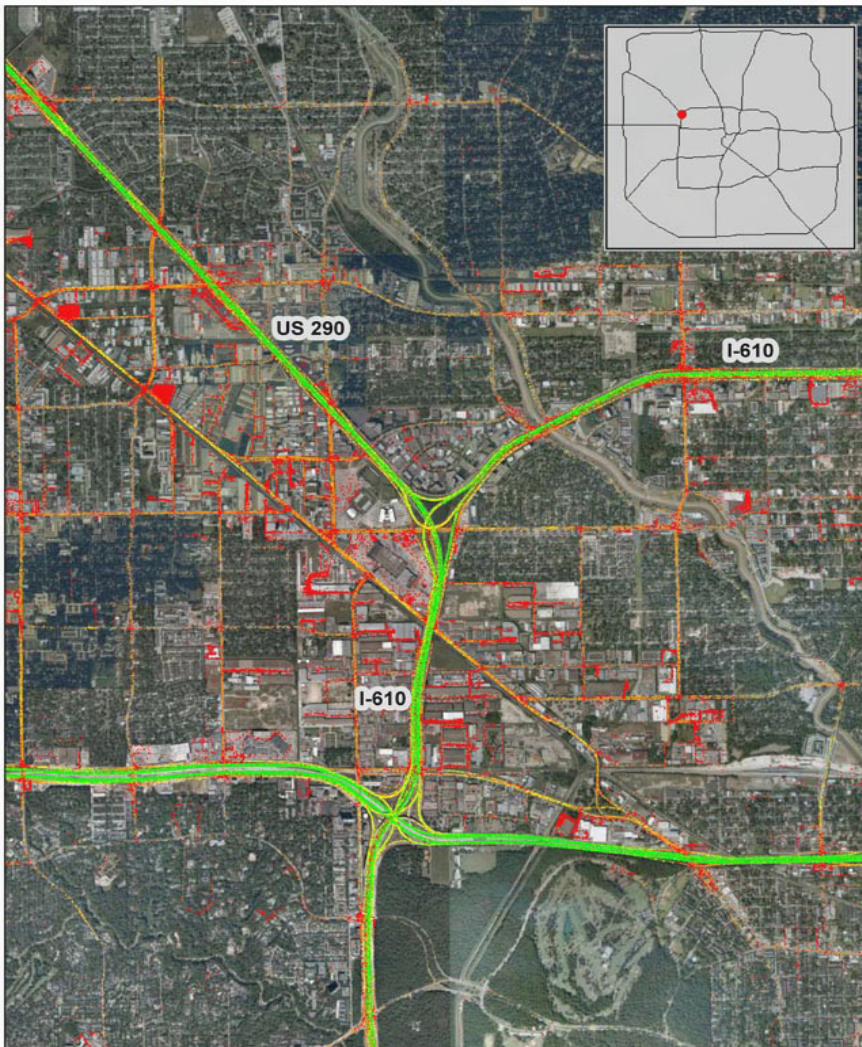

# Houston, TX: I-610 at US 290

## Summary

National Ranking by Congestion Index	58
Average Speed	42.2
Peak Average Speed	31.6
Nonpeak Average Speed	46.7
Nonpeak/Peak Ratio	1.5
Peak Average Speed Percent Change 2017 - 2018	-1.98%

## Average Speed by Time of Day I-610 at US 290