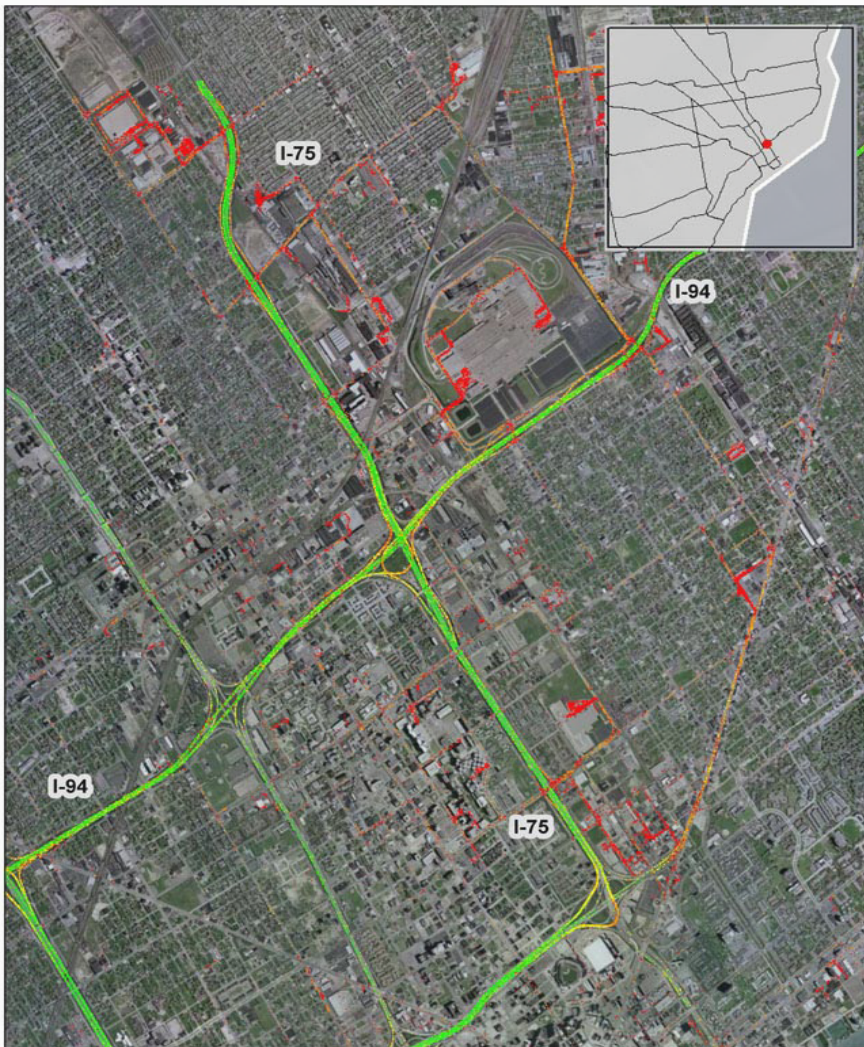

# Detroit, MI: I-94 at I-75

## Summary

National Ranking by Congestion Index	57
Average Speed	44.7
Peak Average Speed	36.4
Nonpeak Average Speed	48.8
Nonpeak/Peak Ratio	1.3
Peak Average Speed Percent Change 2017 - 2018	-1.27%

## Average Speed by Time of Day I-94 at I-75