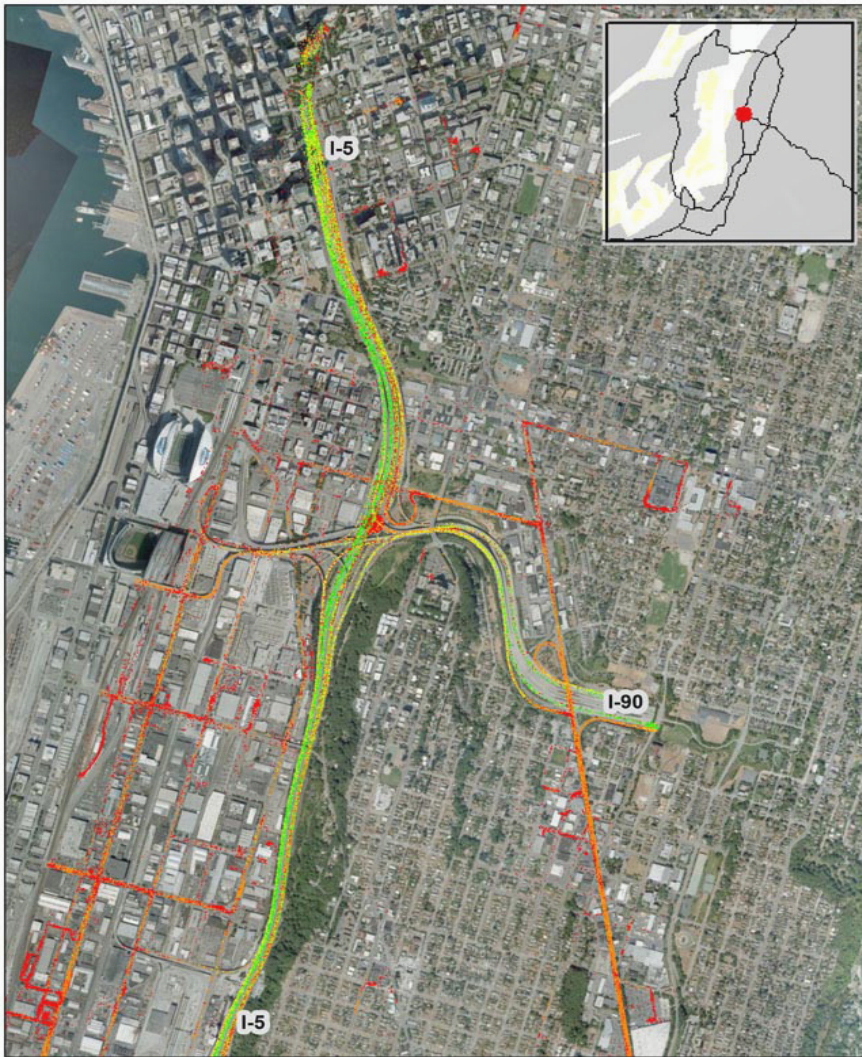

Seattle, WA: I-5 at I-90

Summary

National Ranking by Congestion Index	53
Average Speed	33.3
Peak Average Speed	24.9
Nonpeak Average Speed	38.2
Nonpeak/Peak Ratio	1.5
Peak Average Speed Percent Change 2017 - 2018	-8.49%

Average Speed by Time of Day I-5 at I-90