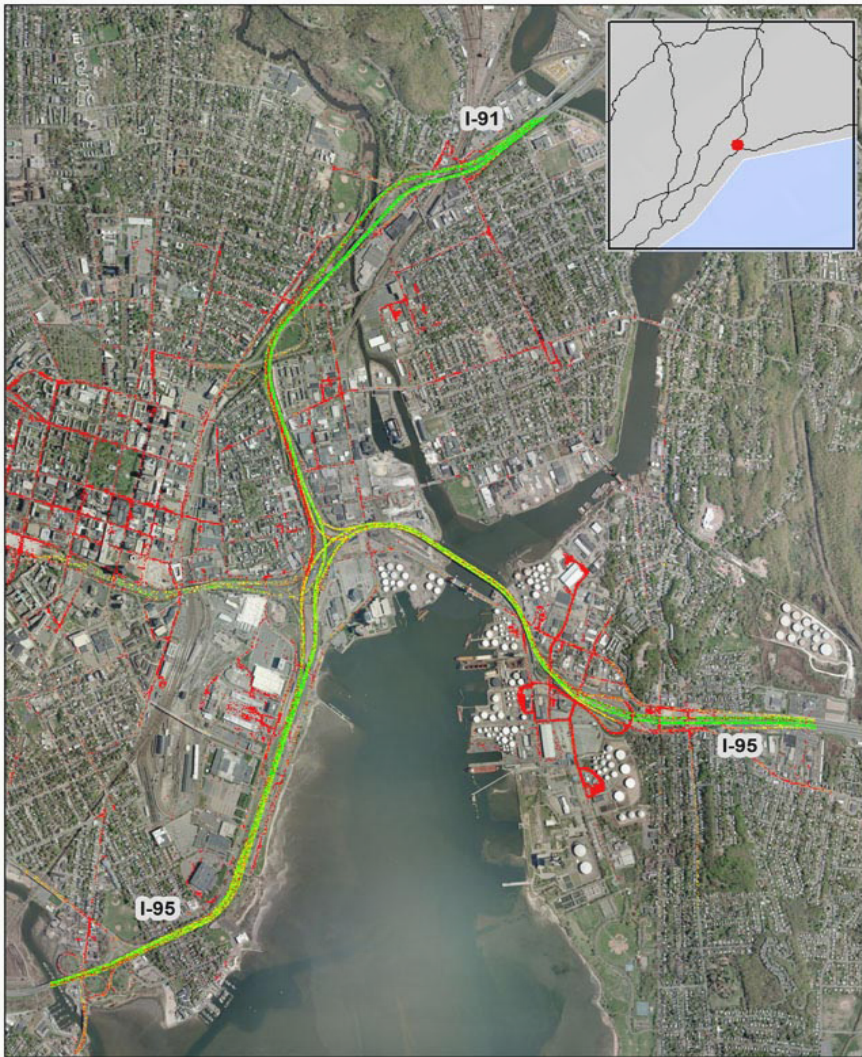

New Haven, CT: I-95 at I-91

Summary

National Ranking by Congestion Index	44
Average Speed	42.3
Peak Average Speed	34.0
Nonpeak Average Speed	45.6
Nonpeak/Peak Ratio	1.3
Peak Average Speed Percent Change 2017 - 2018	-4.15%

Average Speed by Time of Day I -95 at I-91