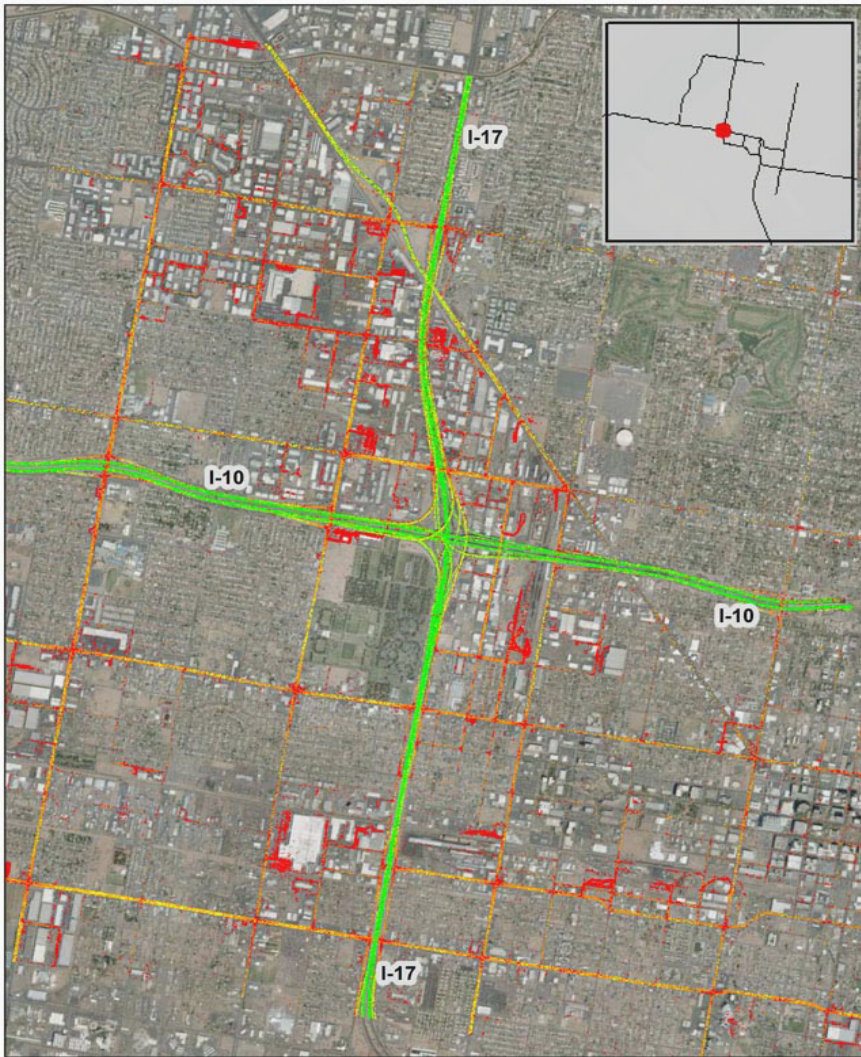

# Phoenix, AZ: I-17 at I-10

## Summary

|   |        |
|---|--------|
| National Ranking by Congestion Index          | 43     |
| Average Speed                                 | 47.3   |
| Peak Average Speed                            | 35.7   |
| Nonpeak Average Speed                         | 52.0   |
| Nonpeak/Peak Ratio                            | 1.5    |
| Peak Average Speed Percent Change 2017 - 2018 | -8.22% |

## Average Speed by Time of Day I-17 at I-10