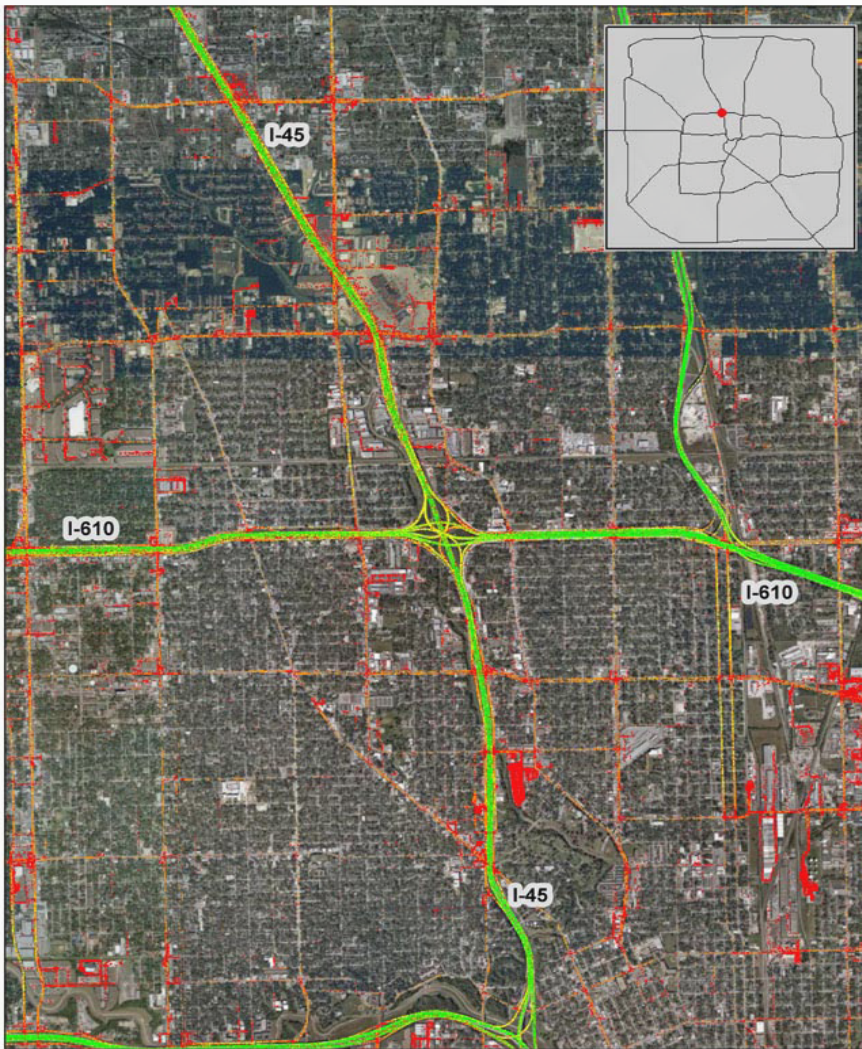

Houston, TX: I-45 at I-610 (North)

Summary

National Ranking by Congestion Index	41
Average Speed	45.1
Peak Average Speed	34.8
Nonpeak Average Speed	49.5
Nonpeak/Peak Ratio	1.4
Peak Average Speed Percent Change 2017 - 2018	-0.56%

Average Speed by Time of Day I-45 at I-610 (North)