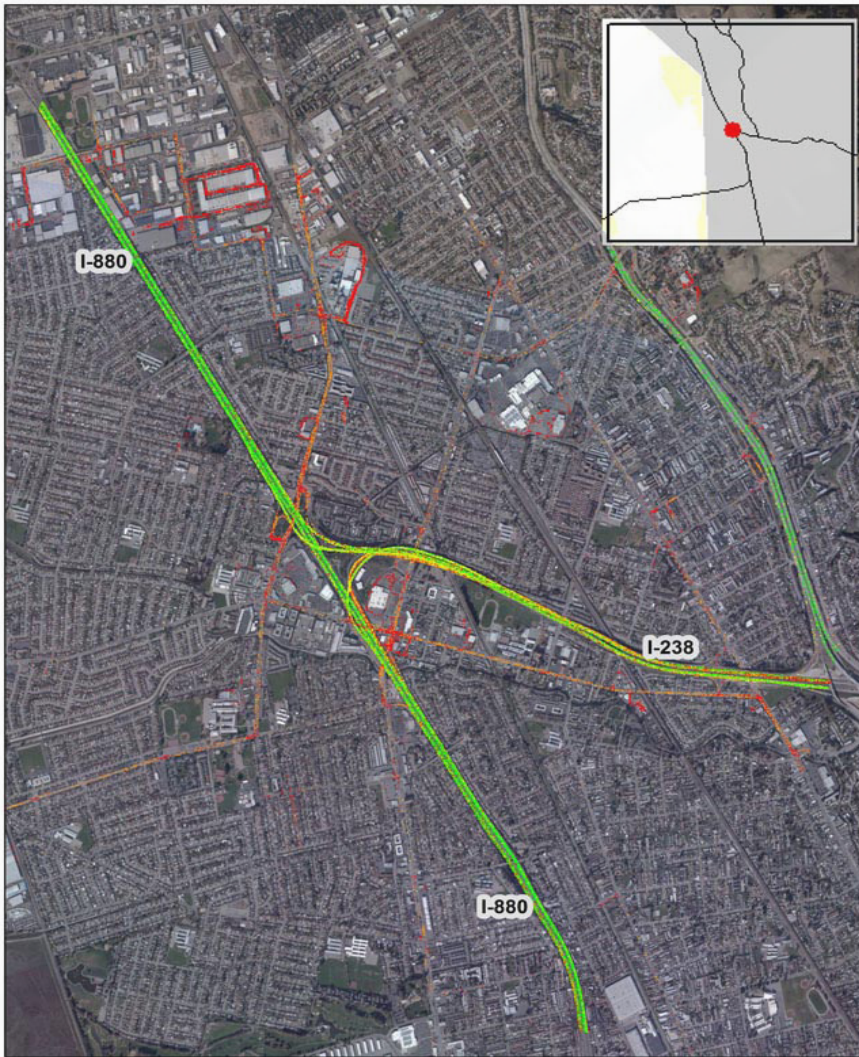

Oakland, CA: I-880 at I-238

Summary

National Ranking by Congestion Index	38
Average Speed	42.1
Peak Average Speed	32.4
Nonpeak Average Speed	46.7
Nonpeak/Peak Ratio	1.4
Peak Average Speed Percent Change 2017 - 2018	-8.04%

Average Speed by Time of Day I-880 at I-238