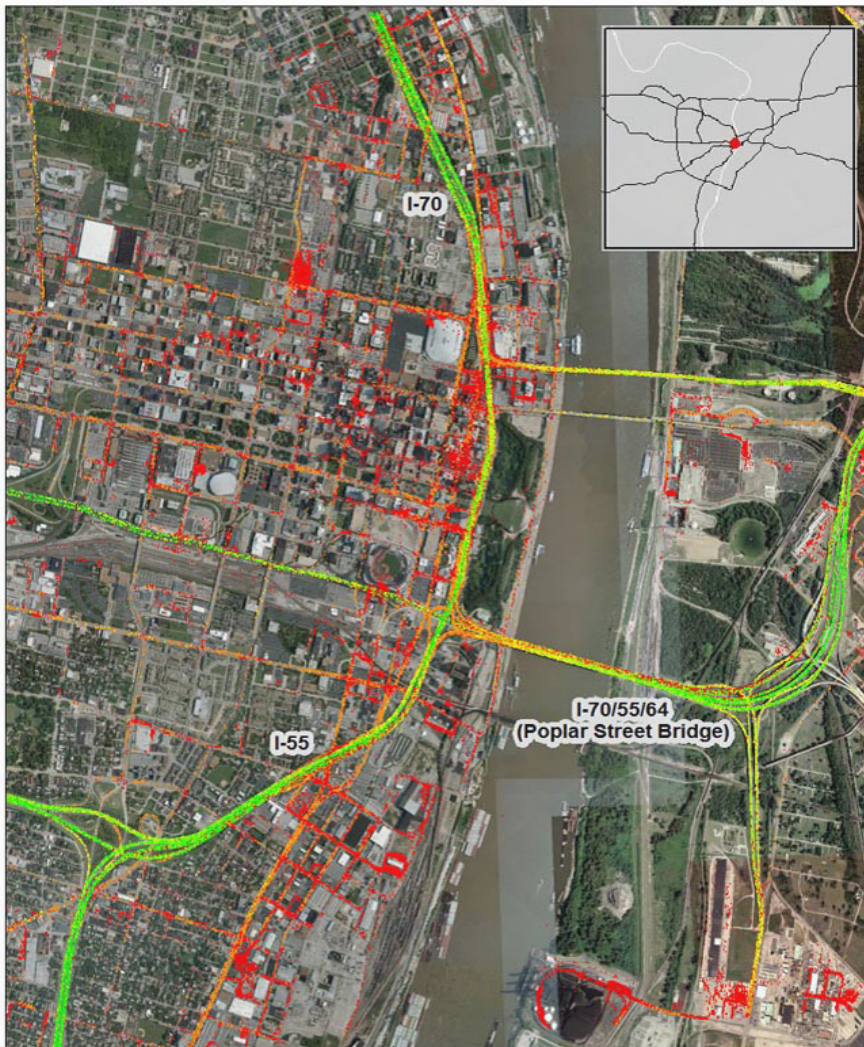

# St. Louis, MO: I-70 at I-64 (West)

## Summary

National Ranking by Congestion Index	36
Average Speed	45.5
Peak Average Speed	42.4
Nonpeak Average Speed	46.6
Nonpeak/Peak Ratio	1.1
Peak Average Speed Percent Change 2017 - 2018	2.51%

## Average Speed by Time of Day I-70 at I-64 (West)