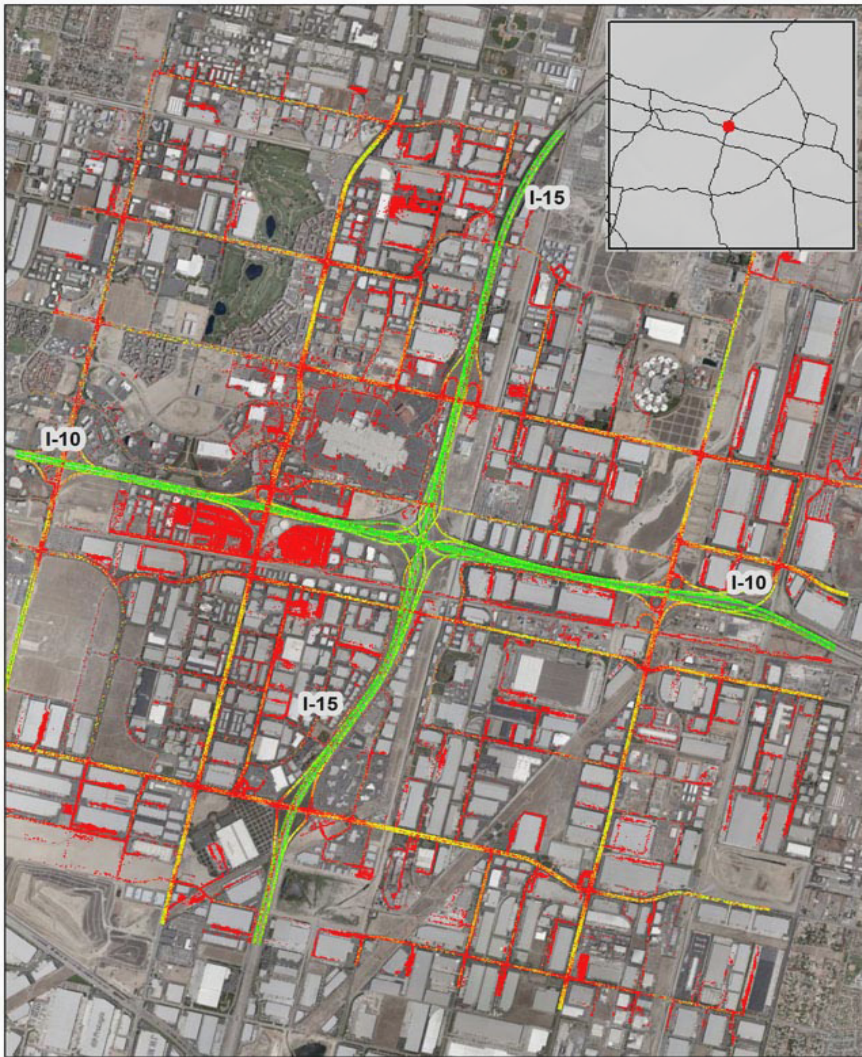

San Bernardino, CA: I-10 at I-15

Summary

National Ranking by Congestion Index	27
Average Speed	45.7
Peak Average Speed	38.1
Nonpeak Average Speed	48.9
Nonpeak/Peak Ratio	1.3
Peak Average Speed Percent Change 2017 - 2018	-3.82%

Average Speed by Time of Day I-10 at I-15