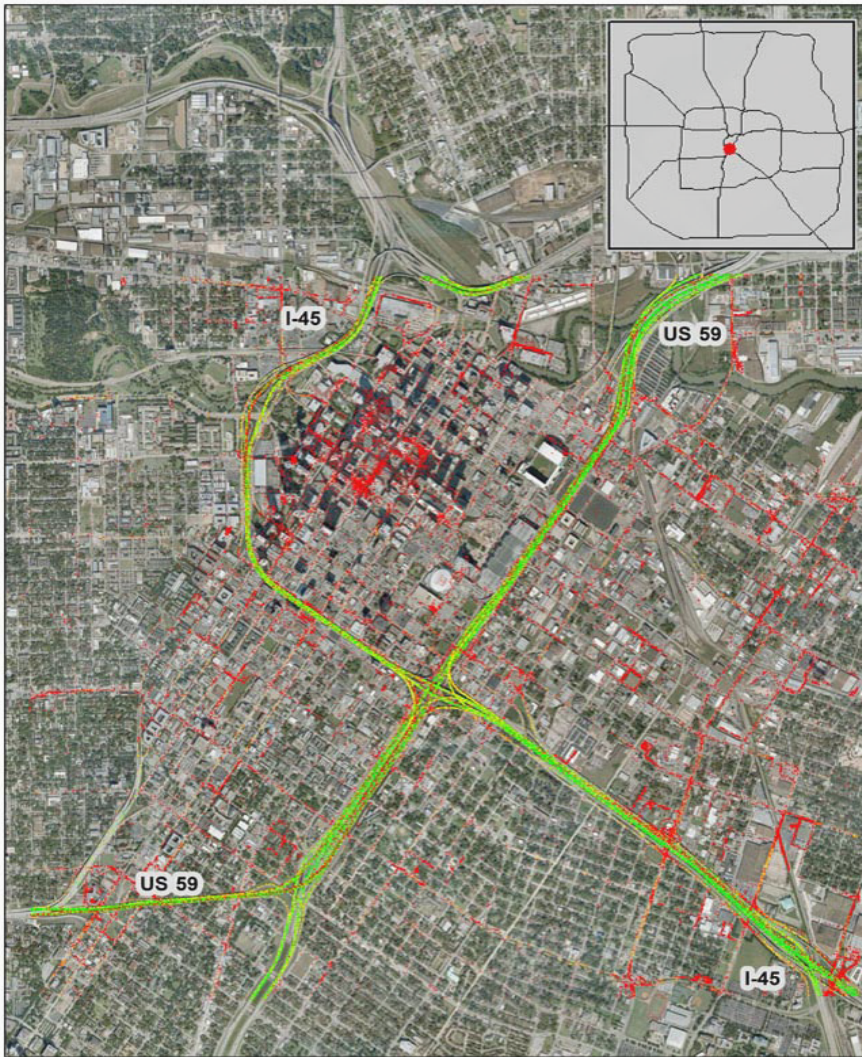

Houston, TX: I-45 at US 59

Summary

National Ranking by Congestion Index	19
Average Speed	37.3
Peak Average Speed	26.7
Nonpeak Average Speed	41.4
Nonpeak/Peak Ratio	1.6
Peak Average Speed Percent Change 2017 - 2018	3.99%

Average Speed by Time of Day I-45 at US 59