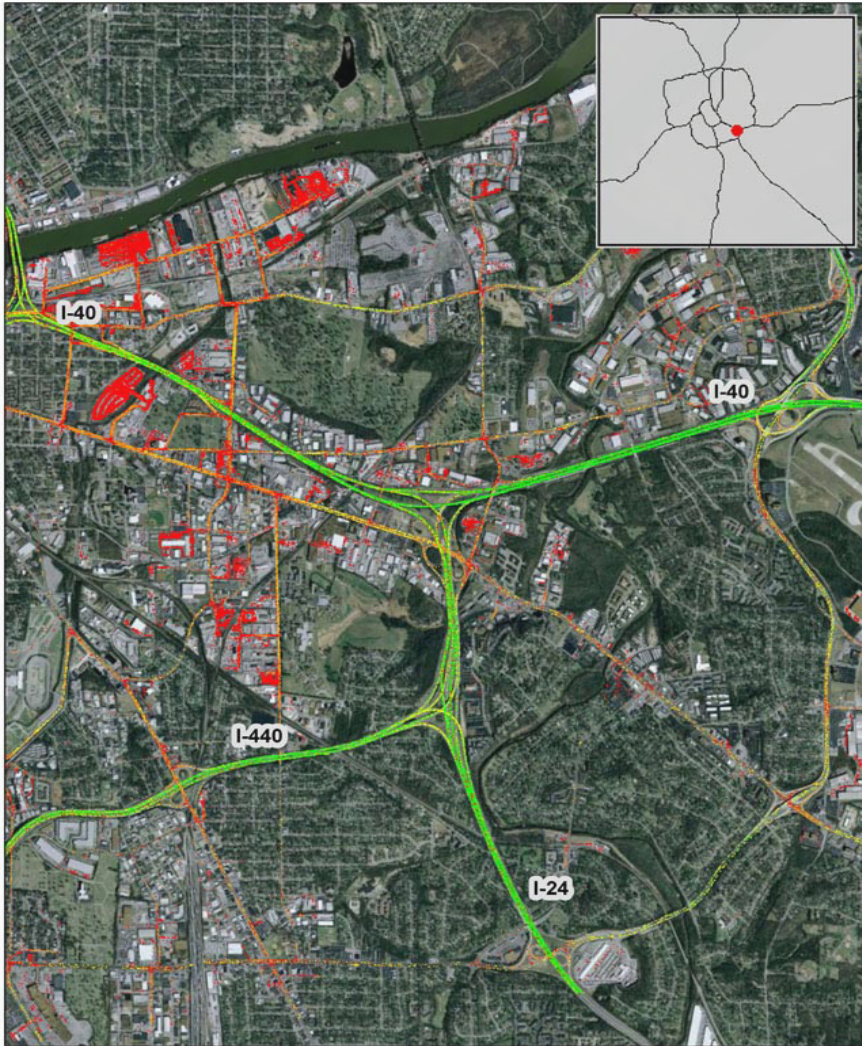

Nashville, TN: I-24 at I-440 (North)

Summary

National Ranking by Congestion Index	15
Average Speed	43.1
Peak Average Speed	31.8
Nonpeak Average Speed	49.2
Nonpeak/Peak Ratio	1.5
Peak Average Speed Percent Change 2017 - 2018	-7.63%

Average Speed by Time of Day I-24 at I-440 (North)