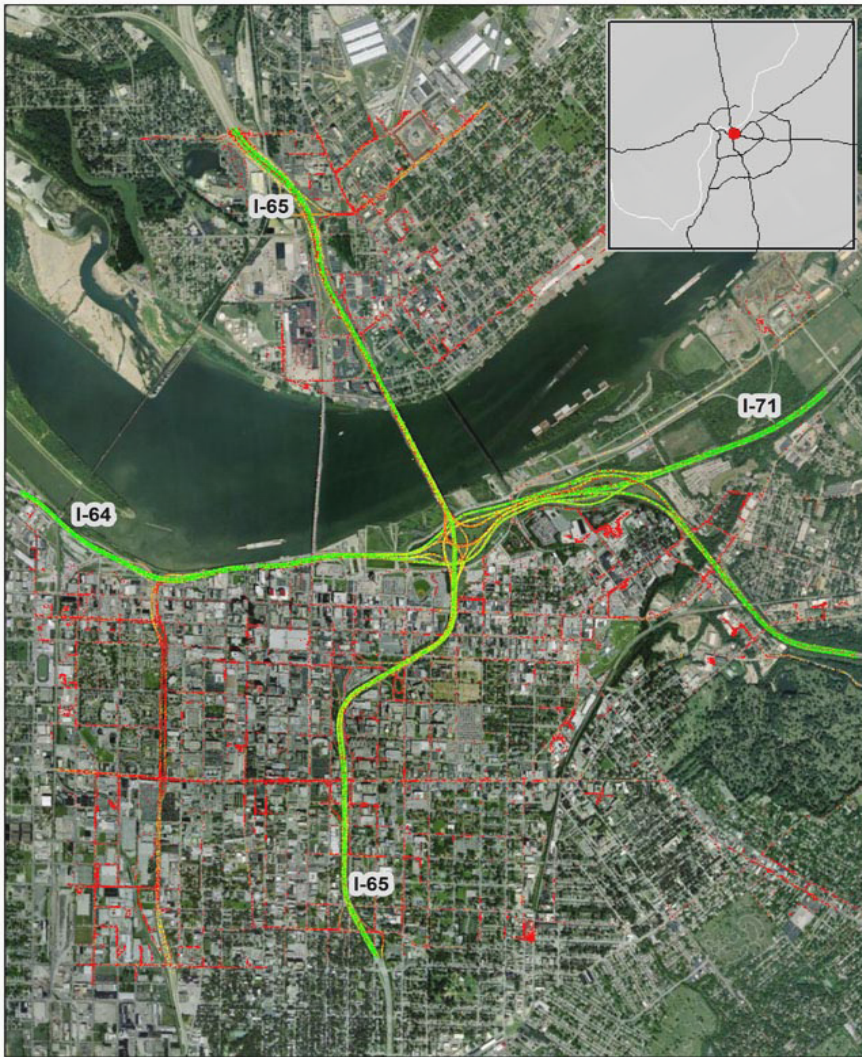

Louisville, KY: I-65 at I-64/I-71

Summary

National Ranking by Congestion Index	10
Average Speed	44.5
Peak Average Speed	37.4
Nonpeak Average Speed	47.6
Nonpeak/Peak Ratio	1.3
Peak Average Speed Percent Change 2017 - 2018	18.77%

Average Speed by Time of Day I-65 at I-64/I-71