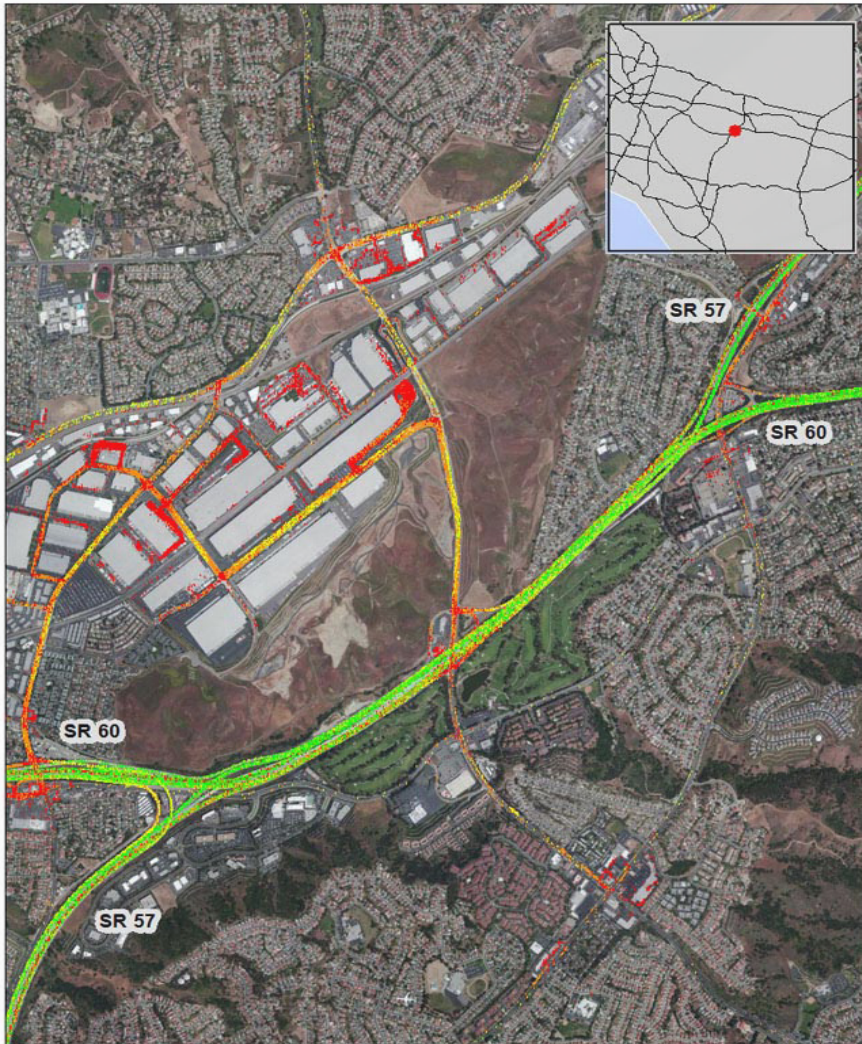

Los Angeles, CA: SR 60 at SR 57

Summary

National Ranking by Congestion Index	5
Average Speed	41.4
Peak Average Speed	34.2
Nonpeak Average Speed	44.3
Nonpeak/Peak Ratio	1.3
Peak Average Speed Percent Change 2017 - 2018	-3.61%

Average Speed by Time of Day SR 60 at SR 57