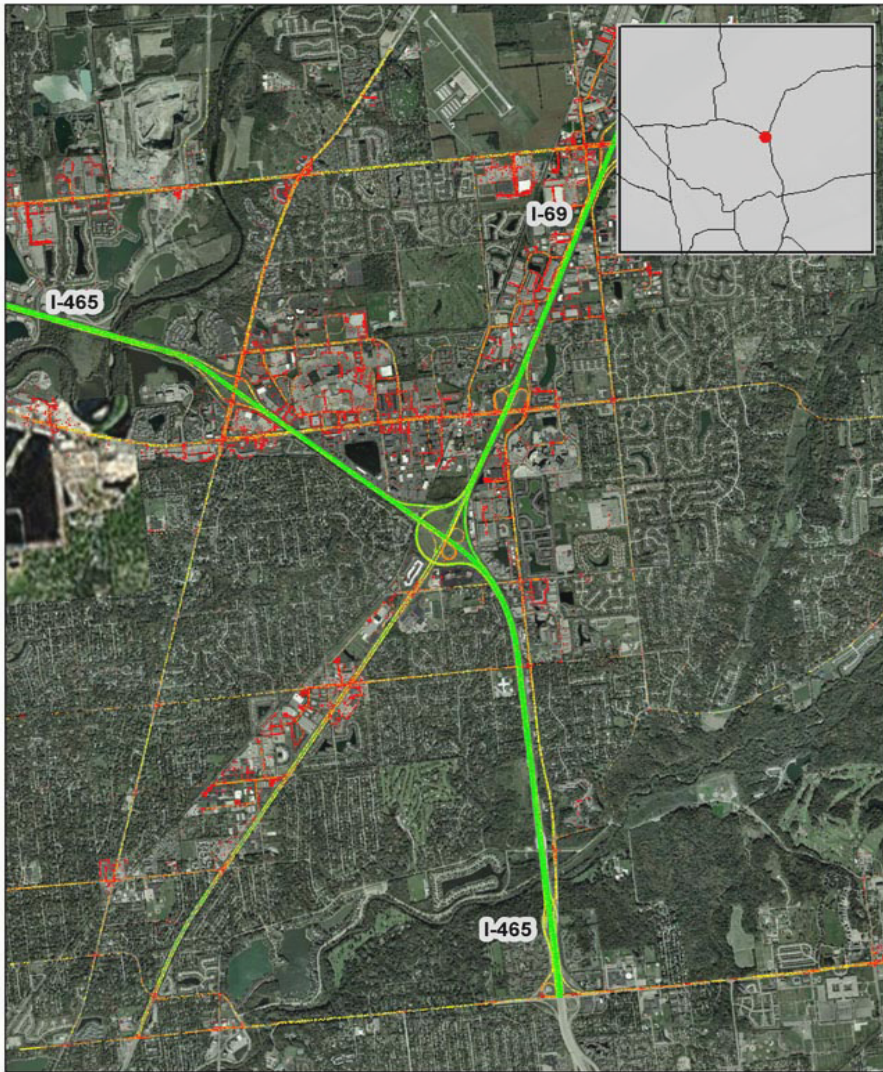

Indianapolis, IN: I-465 at I-69

Summary

National Ranking by Congestion Index	100
Average Speed	53
Peak Average Speed	47
Nonpeak Average Speed	55
Nonpeak/Peak Ratio	1.16

Average Speed by Time of Day I-465 at I-69