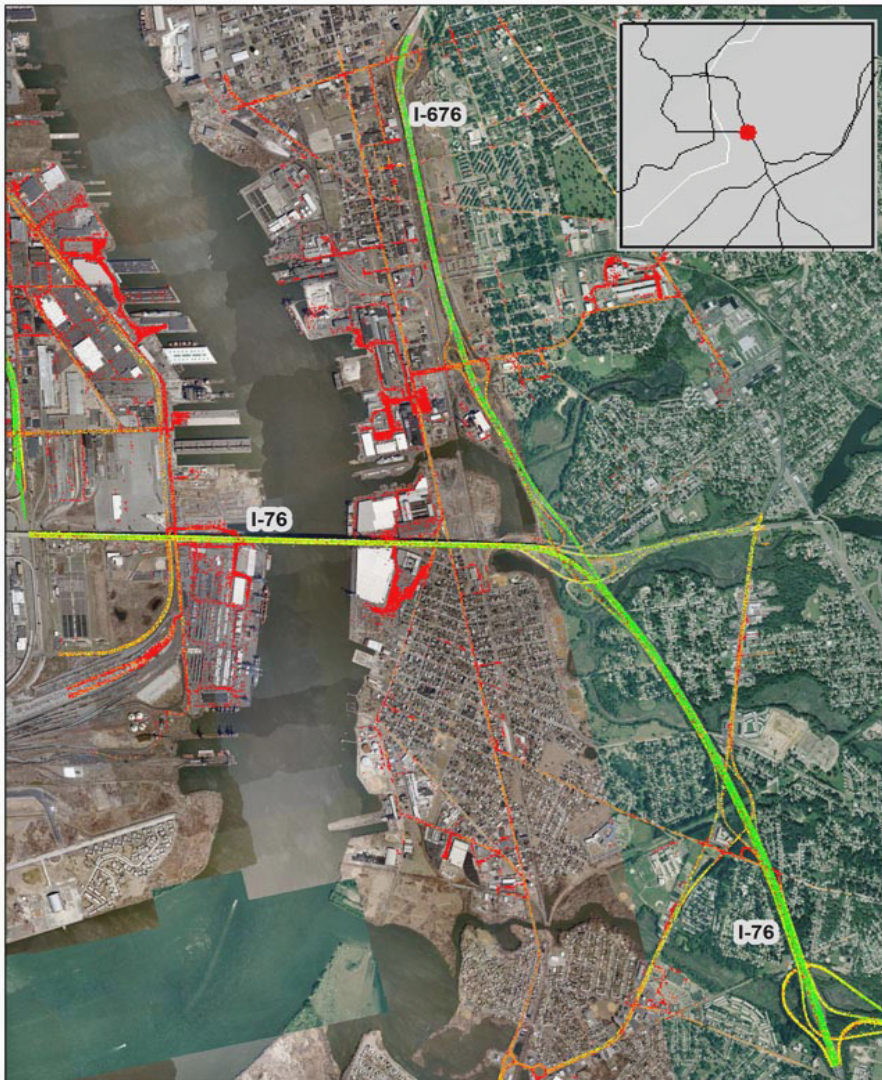

Camden, NJ: I-76 at I-676

Summary

National Ranking by Congestion Index	97
Average Speed	46
Peak Average Speed	42
Nonpeak Average Speed	47
Nonpeak/Peak Ratio	1.11

Average Speed by Time of Day I-76 at I-676