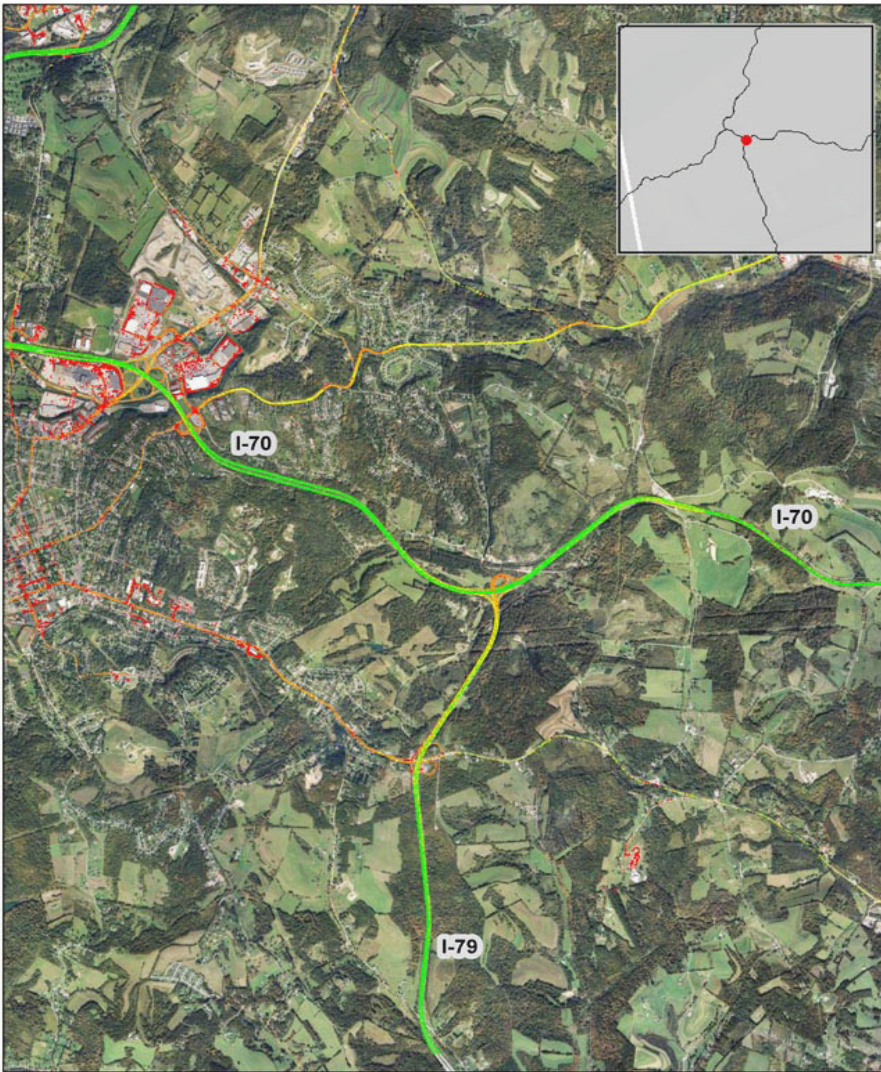

Pittsburgh, PA: I-70 at I-79 (East)

Summary

National Ranking by Congestion Index	96
Average Speed	53
Peak Average Speed	52
Nonpeak Average Speed	53
Nonpeak/Peak Ratio	1.01

Average Speed by Time of Day I-70 at I-79 (East)