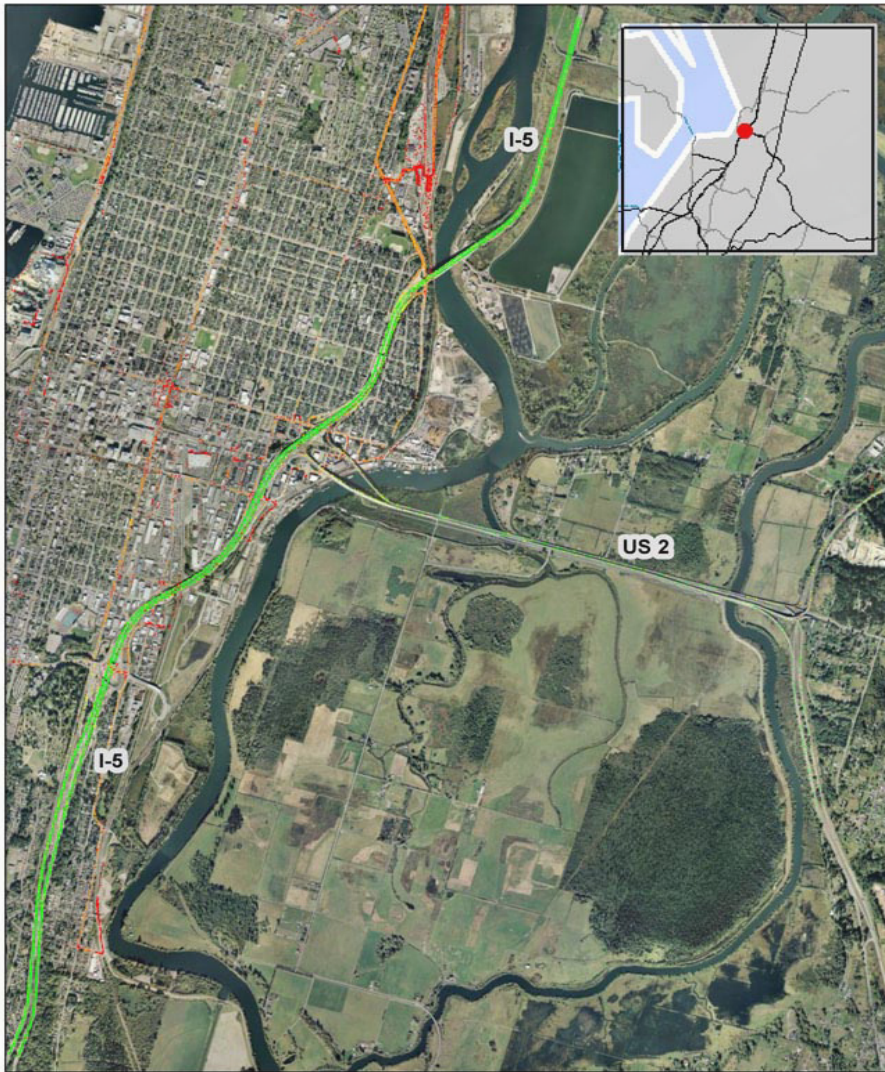

# Everett, WA: I-5 at US 2

## Summary

National Ranking by Congestion Index	95
Average Speed	49
Peak Average Speed	42
Nonpeak Average Speed	52
Nonpeak/Peak Ratio	1.23

### Average Speed by Time of Day I-5 at US 2