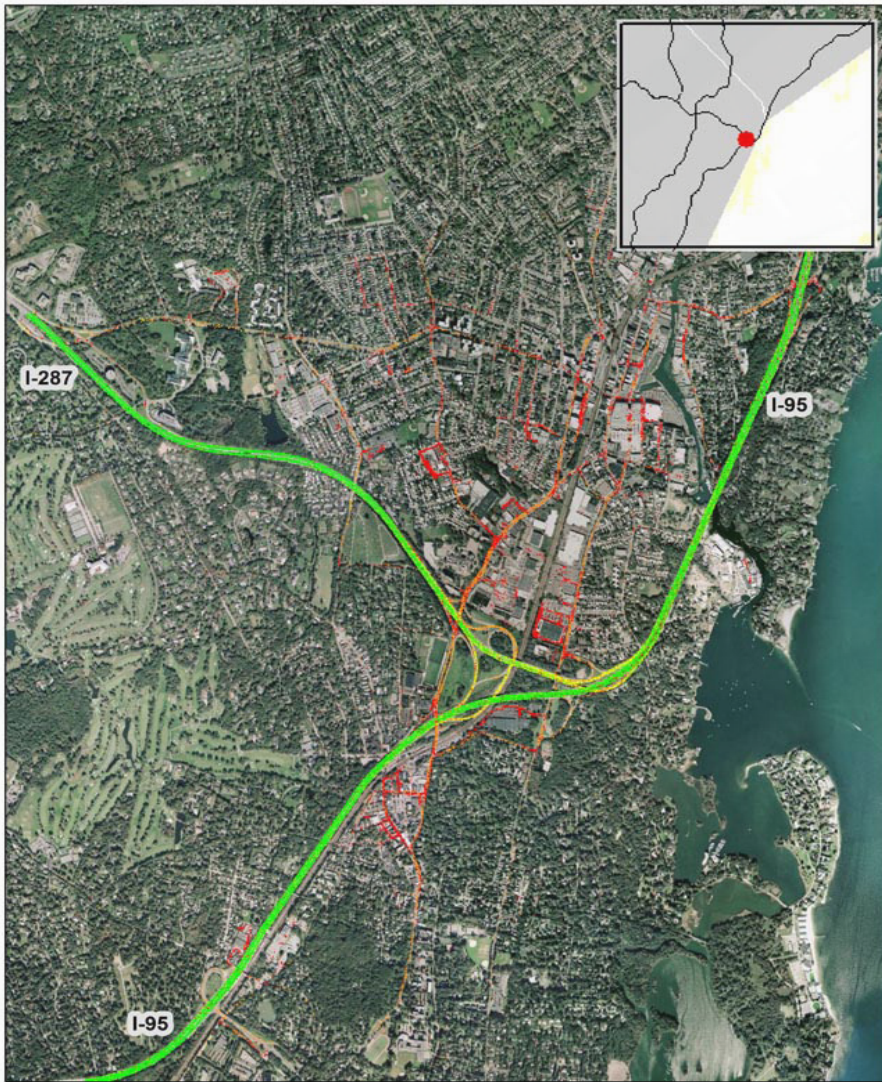

Rye, NY: I-95 at I-287

Summary

National Ranking by Congestion Index	93
Average Speed	53
Peak Average Speed	50
Nonpeak Average Speed	53
Nonpeak/Peak Ratio	1.07

Average Speed by Time of Day I-95 at I-287