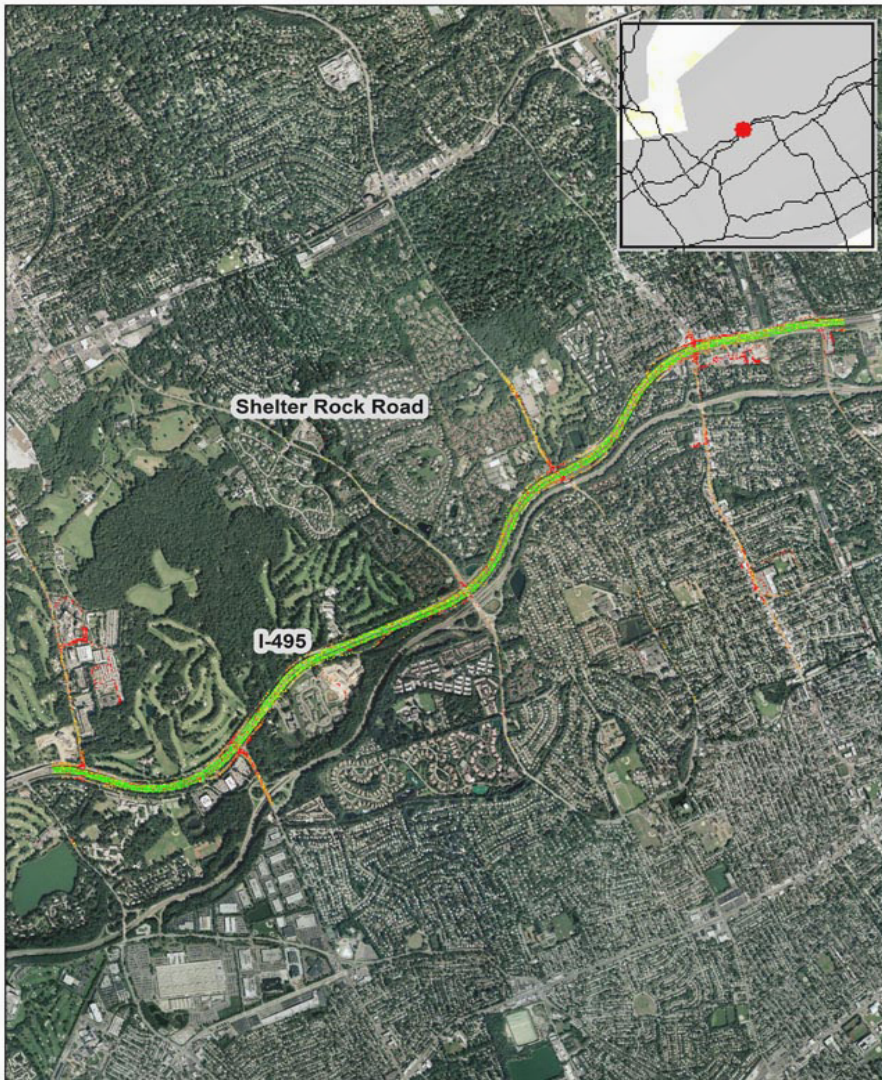

Manhasset, NY: I-495 at Shelter Rock Road

Summary

National Ranking by Congestion Index	90
Average Speed	44
Peak Average Speed	36
Nonpeak Average Speed	48
Nonpeak/Peak Ratio	1.32

Average Speed by Time of Day I-495 at Shelter Rock Road