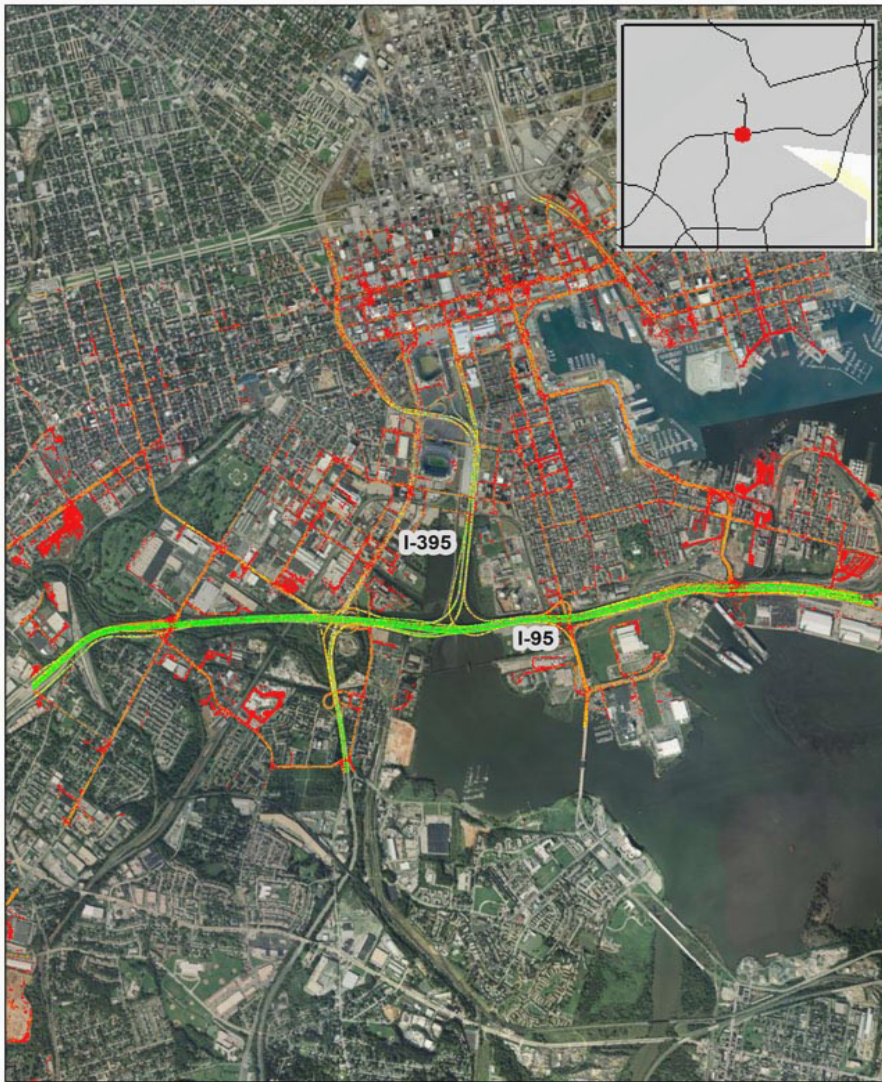

Baltimore, MD: I-95 at I-395

Summary

National Ranking by Congestion Index	89
Average Speed	47
Peak Average Speed	42
Nonpeak Average Speed	49
Nonpeak/Peak Ratio	1.17

Average Speed by Time of Day I-95 at I-395