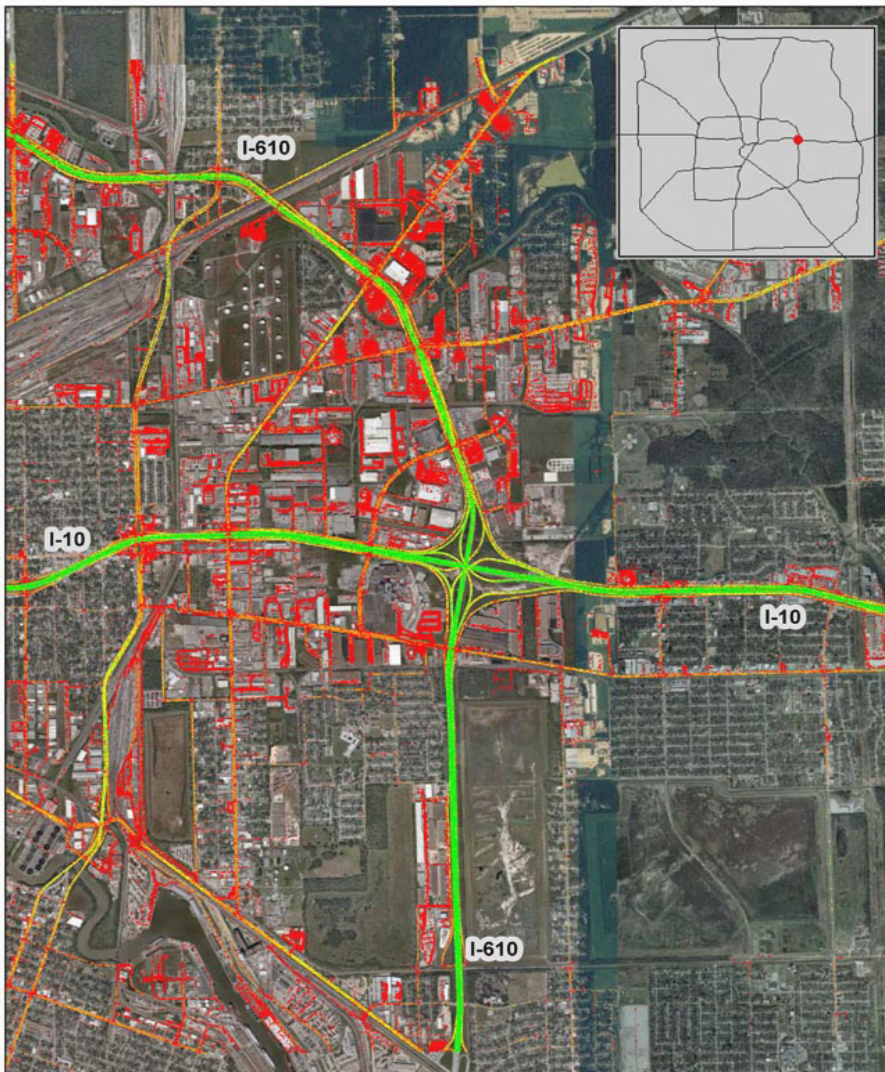

# Houston, TX: I-10 at I-610 (East)

## Summary

<b>National Ranking by Congestion Index</b>	<b>88</b>
<b>Average Speed</b>	<b>53</b>
<b>Peak Average Speed</b>	<b>48</b>
<b>Nonpeak Average Speed</b>	<b>55</b>
<b>Nonpeak/Peak Ratio</b>	<b>1.14</b>

### Average Speed by Time of Day I-10 at I-610 (East)