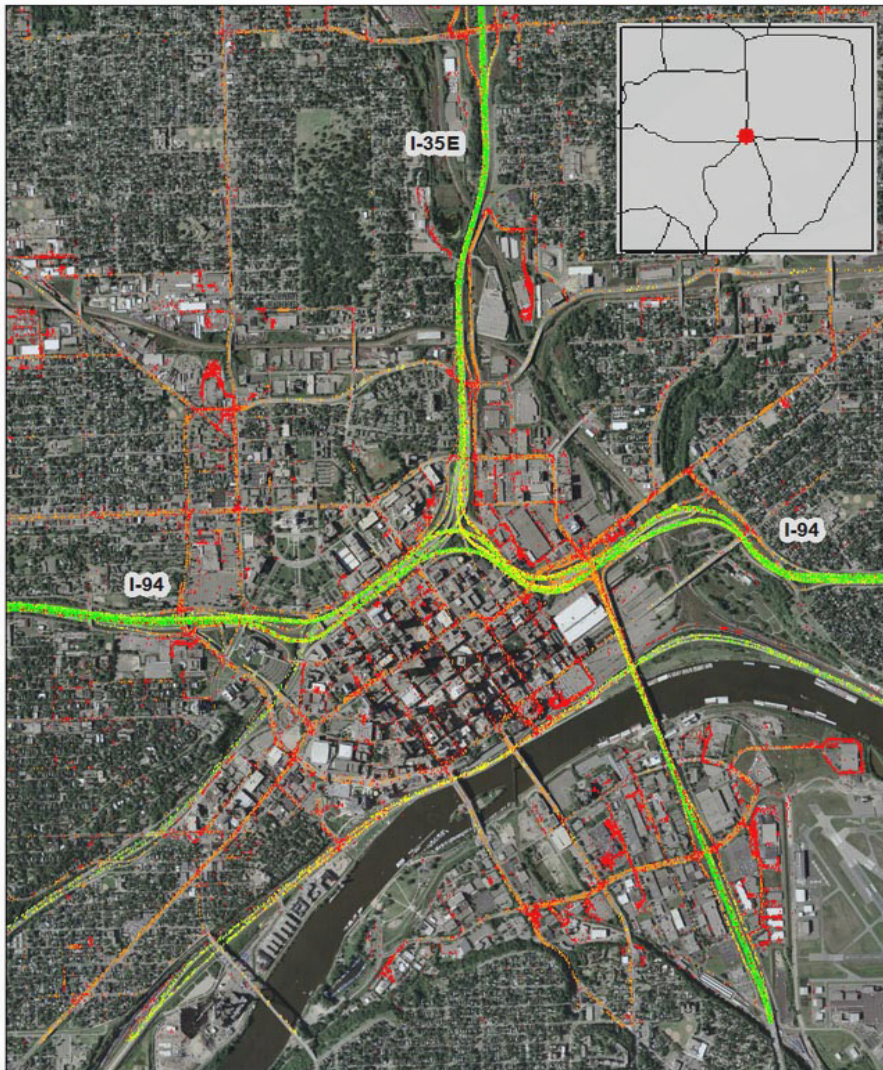

Minneapolis - St. Paul, MN: I-35E at I-94

Summary

National Ranking by Congestion Index	87
Average Speed	43
Peak Average Speed	34
Nonpeak Average Speed	47
Nonpeak/Peak Ratio	1.39

Average Speed by Time of Day I-35E at I-94