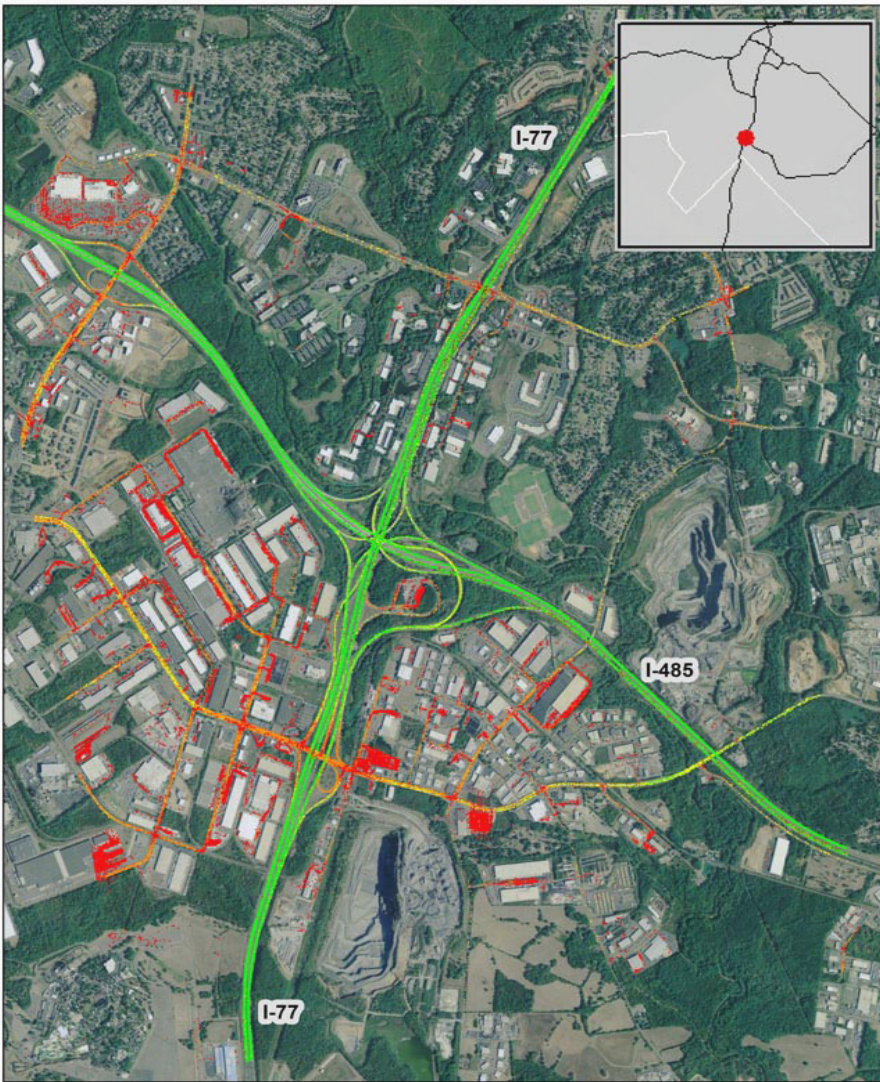

Charlotte, NC: I-77 at I-485 (South)

Summary	
National Ranking by Congestion Index	85
Average Speed	53
Peak Average Speed	48
Nonpeak Average Speed	55
Nonpeak/Peak Ratio	1.15

Average Speed by Time of Day I-77 at I-485 (South)