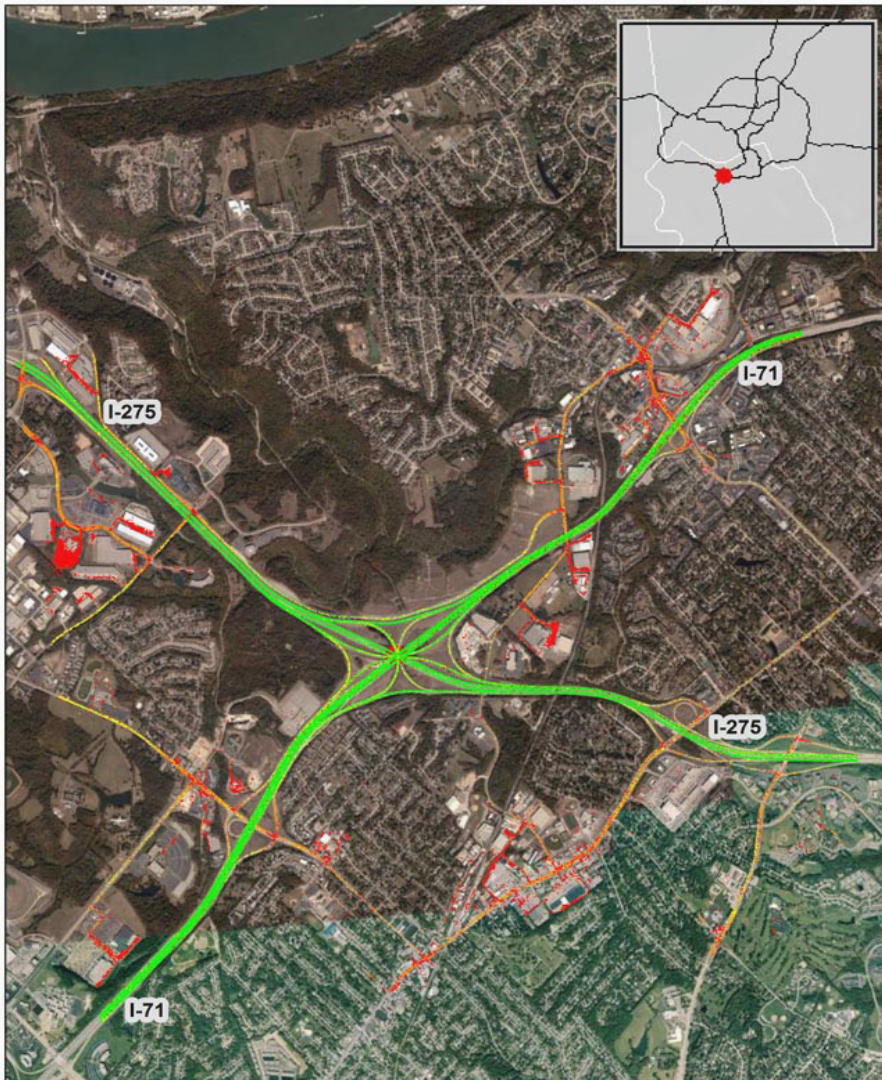

Cincinnati, OH: I-75/I-71 at I-275

Summary

National Ranking by Congestion Index	84
Average Speed	52
Peak Average Speed	46
Nonpeak Average Speed	55
Nonpeak/Peak Ratio	1.20

Average Speed by Time of Day I-75/I-71 at I-275