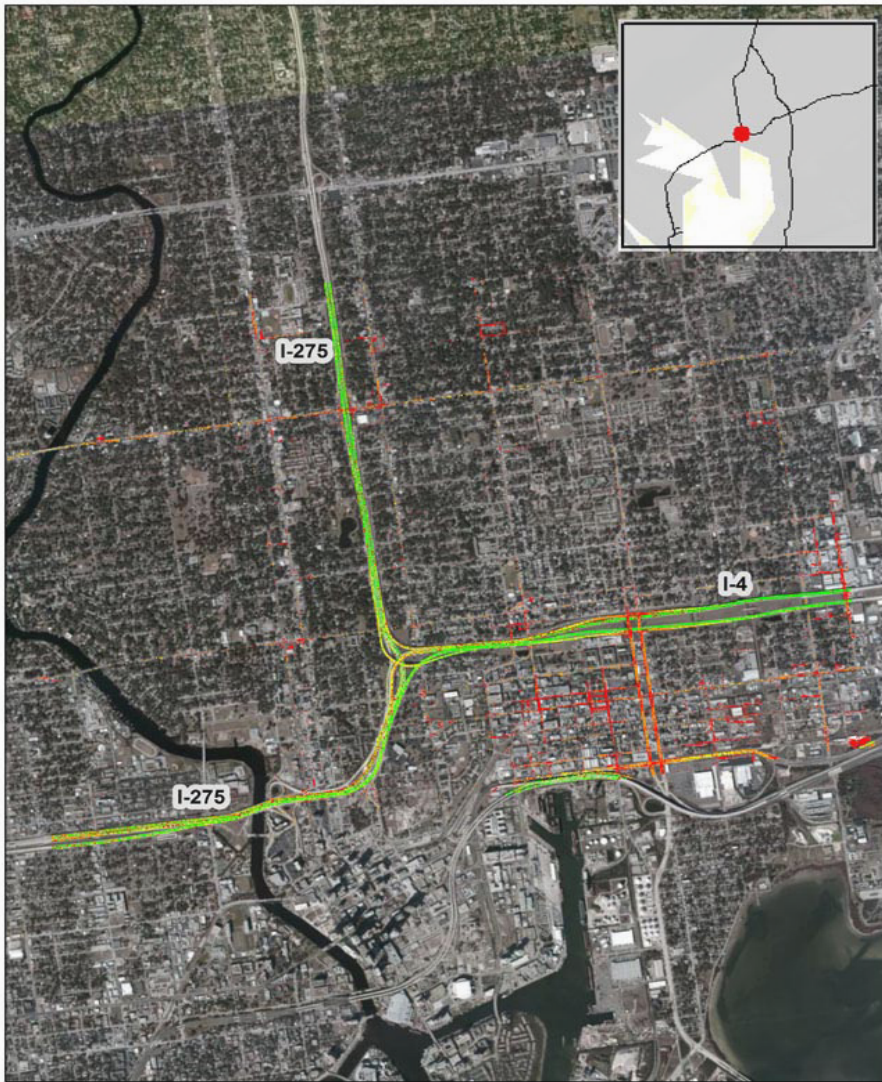

Tampa , FL: I-4 at I-275

Summary	
National Ranking by Congestion Index	83
Average Speed	41
Peak Average Speed	30
Nonpeak Average Speed	47
Nonpeak/Peak Ratio	1.56