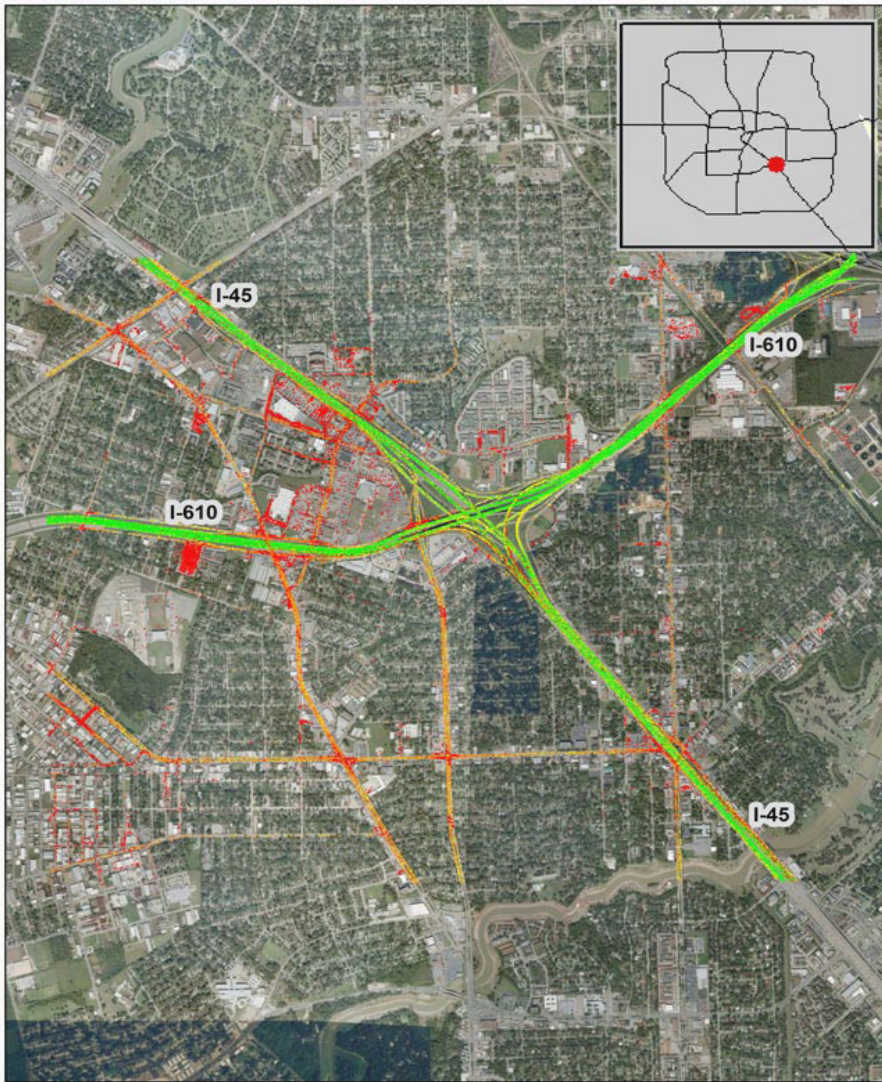

# Houston, TX: I-45 at I-610 (South)

## Summary

|                                      |      |
|--------------------------------------|------|
| National Ranking by Congestion Index | 82   |
| Average Speed                        | 46   |
| Peak Average Speed                   | 36   |
| Nonpeak Average Speed                | 51   |
| Nonpeak/Peak Ratio                   | 1.43 |

### Average Speed by Time of Day I-45 at I-610 (South)