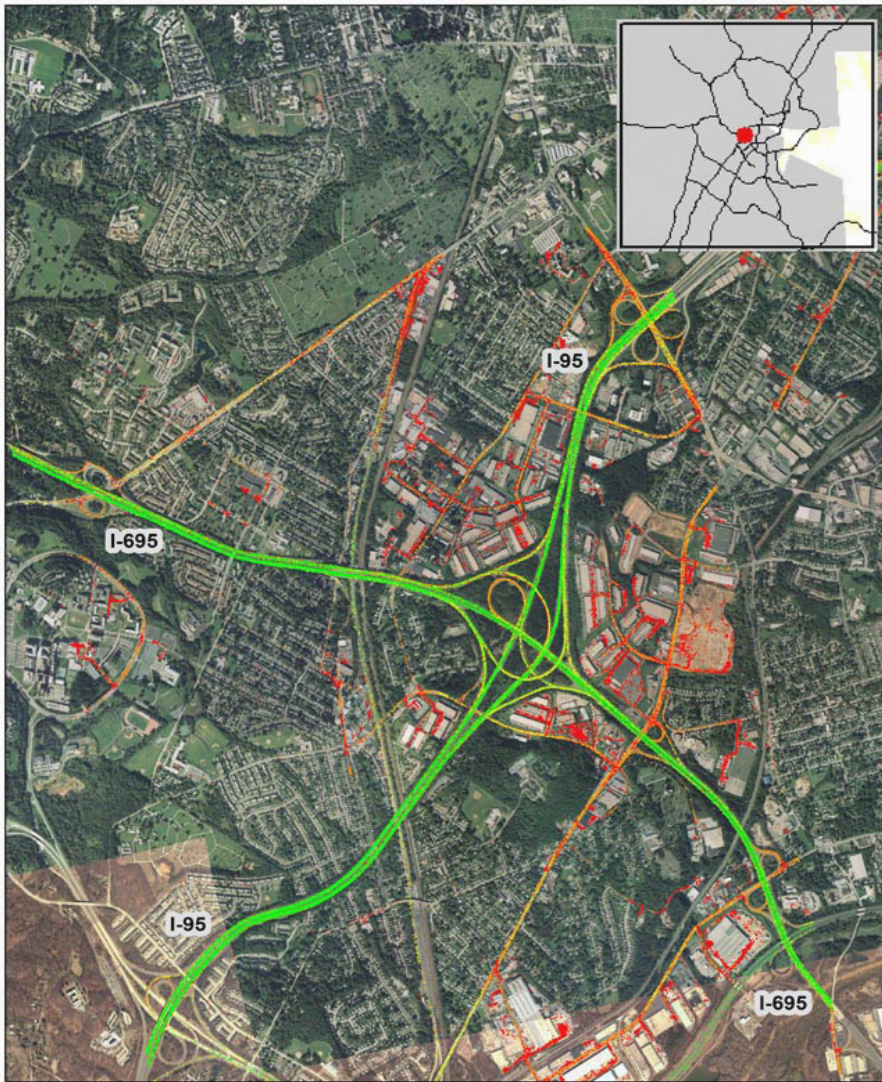

# Baltimore, MD: I-95 at I-695 (South)

## Summary

National Ranking by Congestion Index	81
Average Speed	51
Peak Average Speed	44
Nonpeak Average Speed	53
Nonpeak/Peak Ratio	1.20

## Average Speed by Time of Day I-95 at I-695 (South)