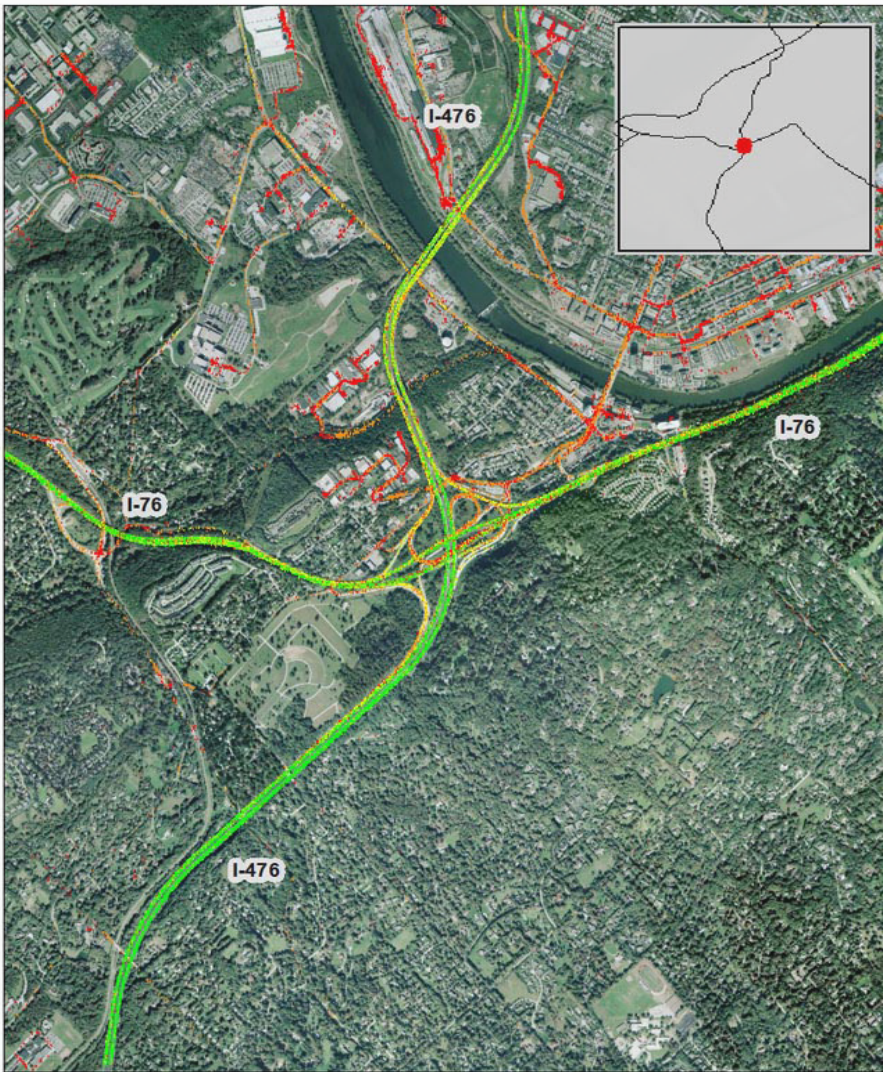

# Philadelphia, PA: I-76 at I-476

## Summary

National Ranking by Congestion Index	78
Average Speed	47
Peak Average Speed	39
Nonpeak Average Speed	51
Nonpeak/Peak Ratio	1.32

### Average Speed by Time of Day I-76 at I-476