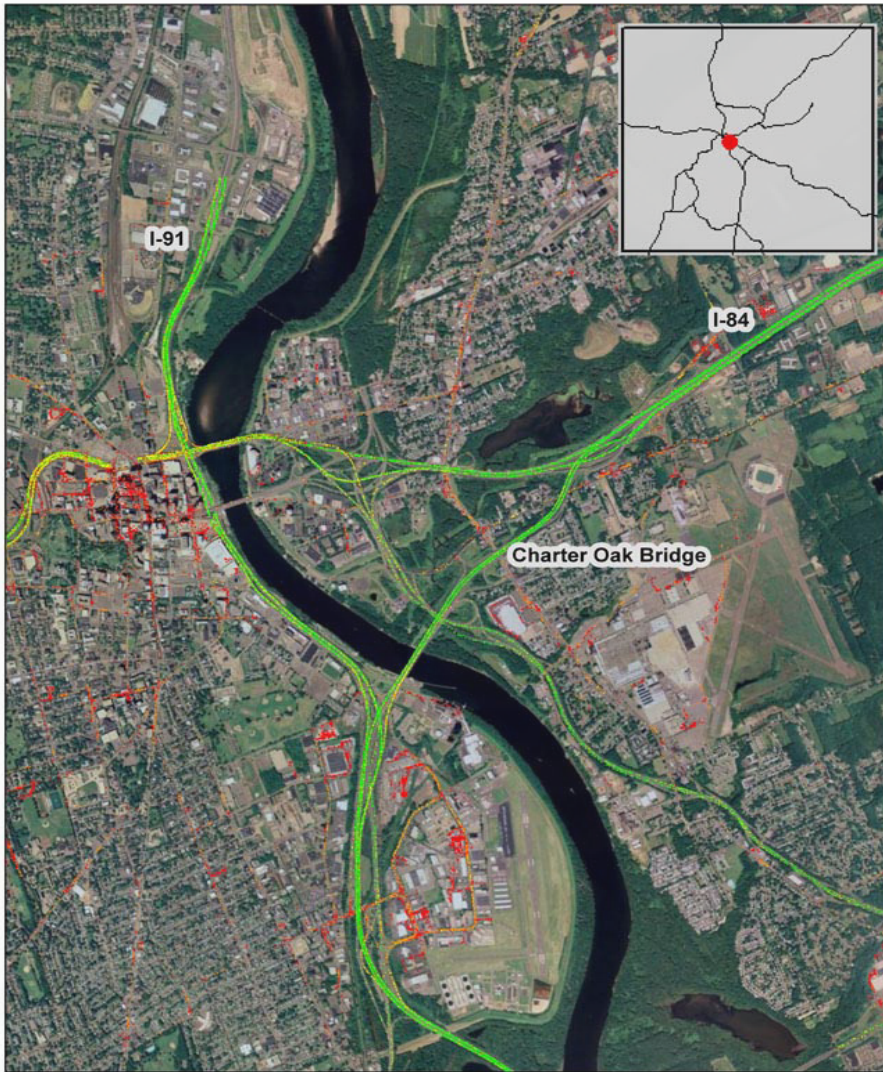

Charter Oak Bridge, CT: I-91

Summary

National Ranking by Congestion Index	76
Average Speed	51
Peak Average Speed	45
Nonpeak Average Speed	53
Nonpeak/Peak Ratio	1.18

Average Speed by Time of Day

I-91