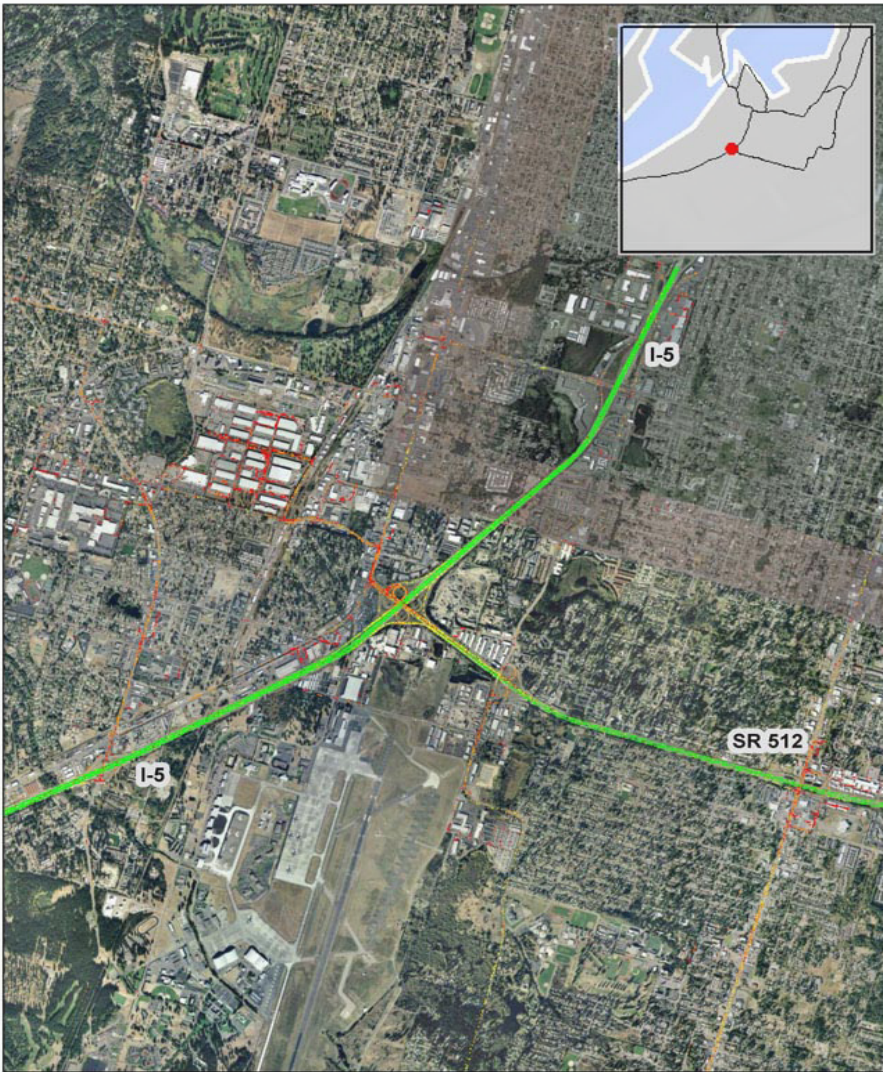

Tacoma, WA: I-5 at SR 512

Summary

National Ranking by Congestion Index	75
Average Speed	52
Peak Average Speed	49
Nonpeak Average Speed	53
Nonpeak/Peak Ratio	1.09

Average Speed by Time of Day I-5 at SR 512