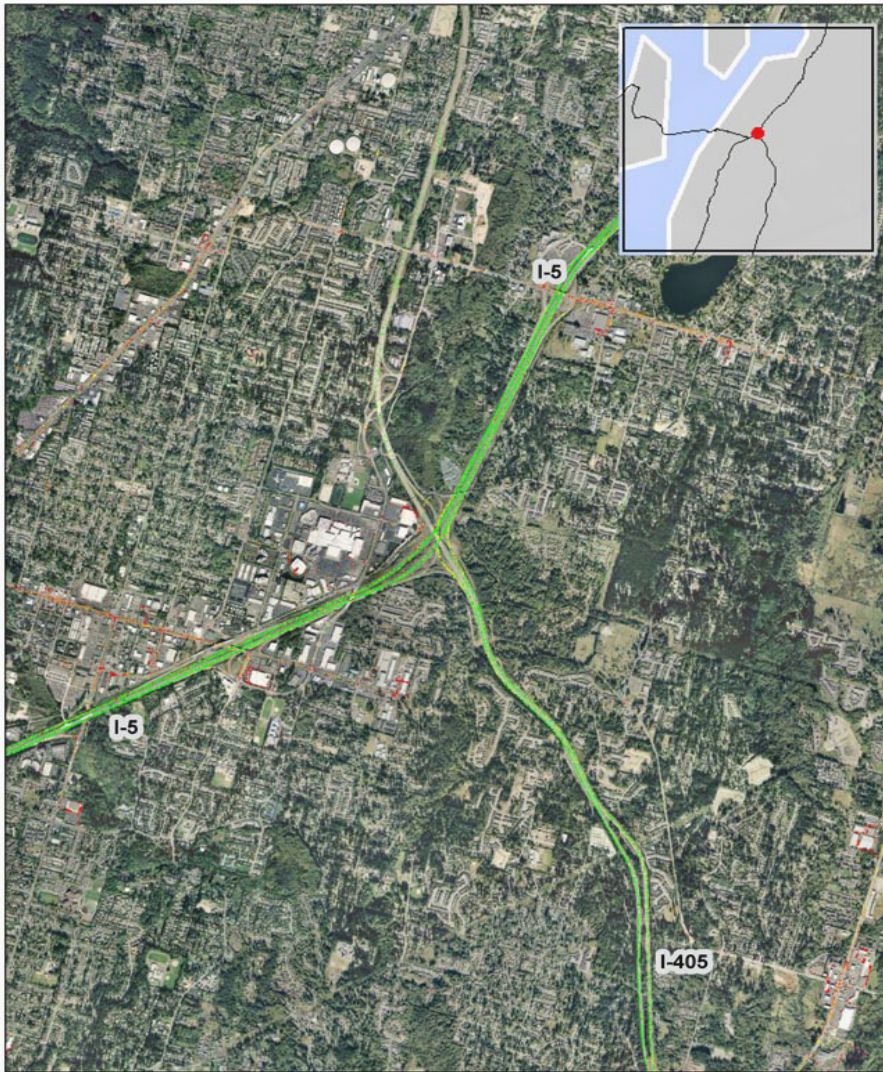

Lynnwood, WA: I-5 at I-405

Summary

National Ranking by Congestion Index	74
Average Speed	49
Peak Average Speed	41
Nonpeak Average Speed	53
Nonpeak/Peak Ratio	1.32

Average Speed by Time of Day I-5 at I-405