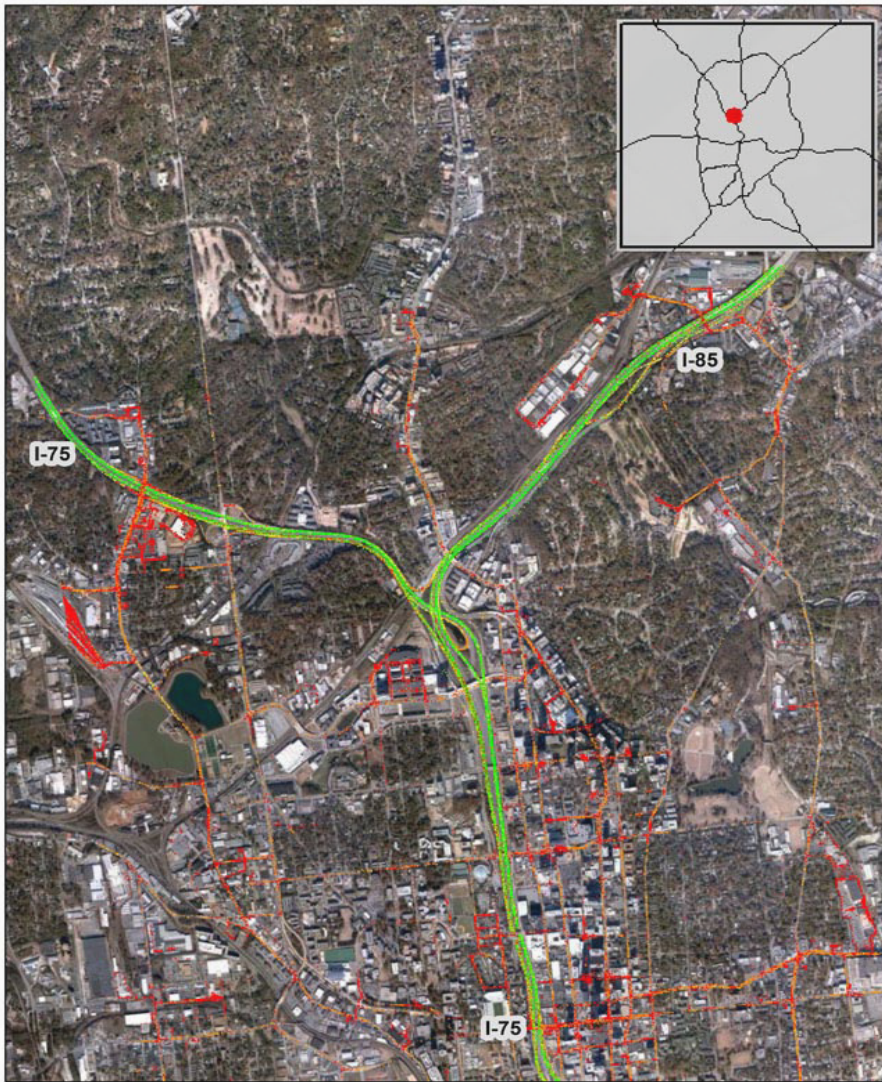

Atlanta, GA: I-75 at I-85

Summary

National Ranking by Congestion Index	73
Average Speed	39
Peak Average Speed	26
Nonpeak Average Speed	45
Nonpeak/Peak Ratio	1.69

Average Speed by Time of Day I-75 at I-85