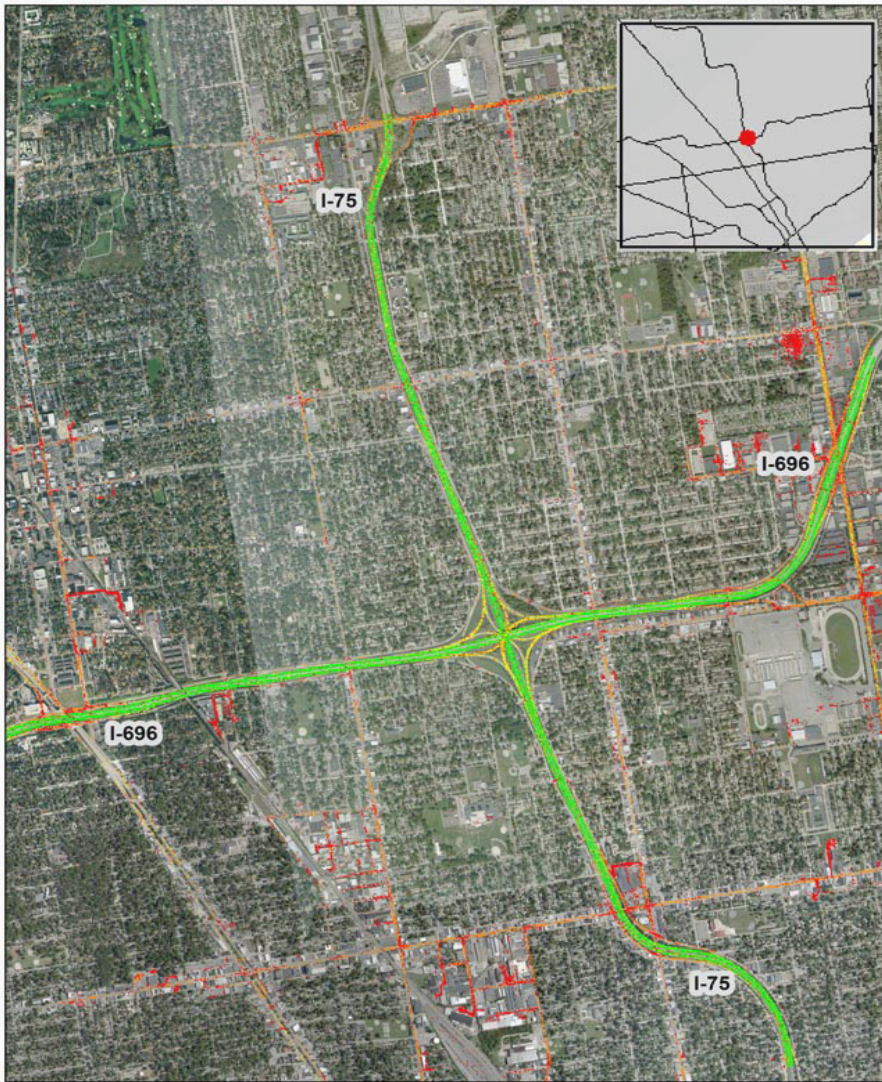

# Detroit, MI: I-75 at I-696

## Summary

National Ranking by Congestion Index	70
Average Speed	46
Peak Average Speed	36
Nonpeak Average Speed	52
Nonpeak/Peak Ratio	1.43

## Average Speed by Time of Day I-75 at I-696