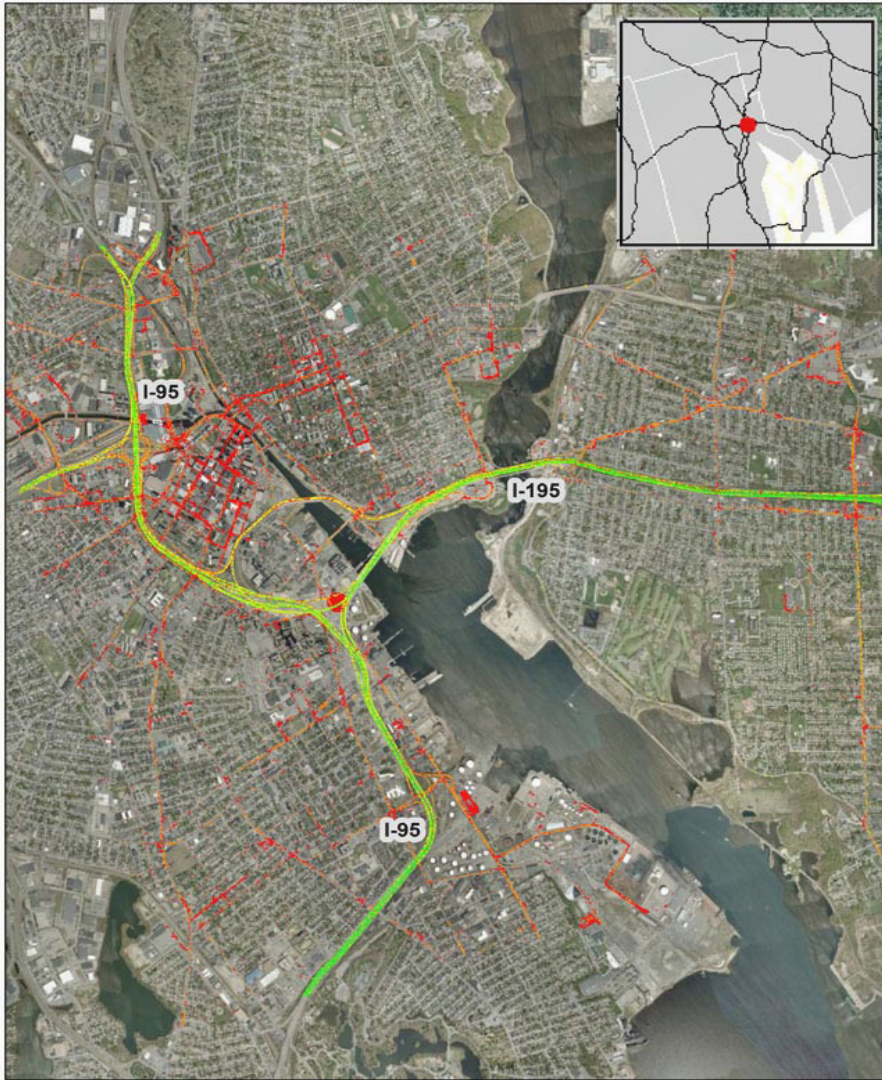

# Providence, RI: I-95 at I-195

## Summary

National Ranking by Congestion Index	69
Average Speed	43
Peak Average Speed	33
Nonpeak Average Speed	47
Nonpeak/Peak Ratio	1.46

### Average Speed by Time of Day I-95 at I-195