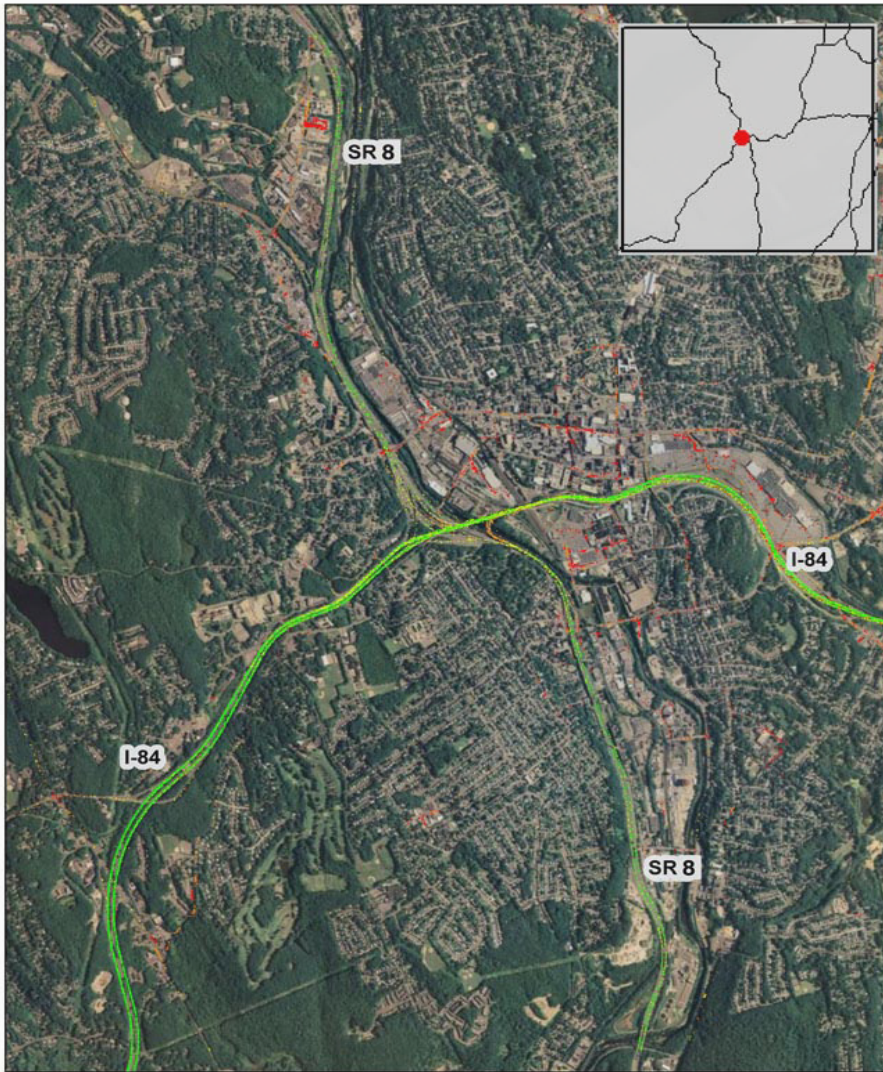

Waterbury, CT: I-84 at SR 8

Summary

National Ranking by Congestion Index	68
Average Speed	45
Peak Average Speed	41
Nonpeak Average Speed	47
Nonpeak/Peak Ratio	1.15

Average Speed by Time of Day I-84 at SR 8