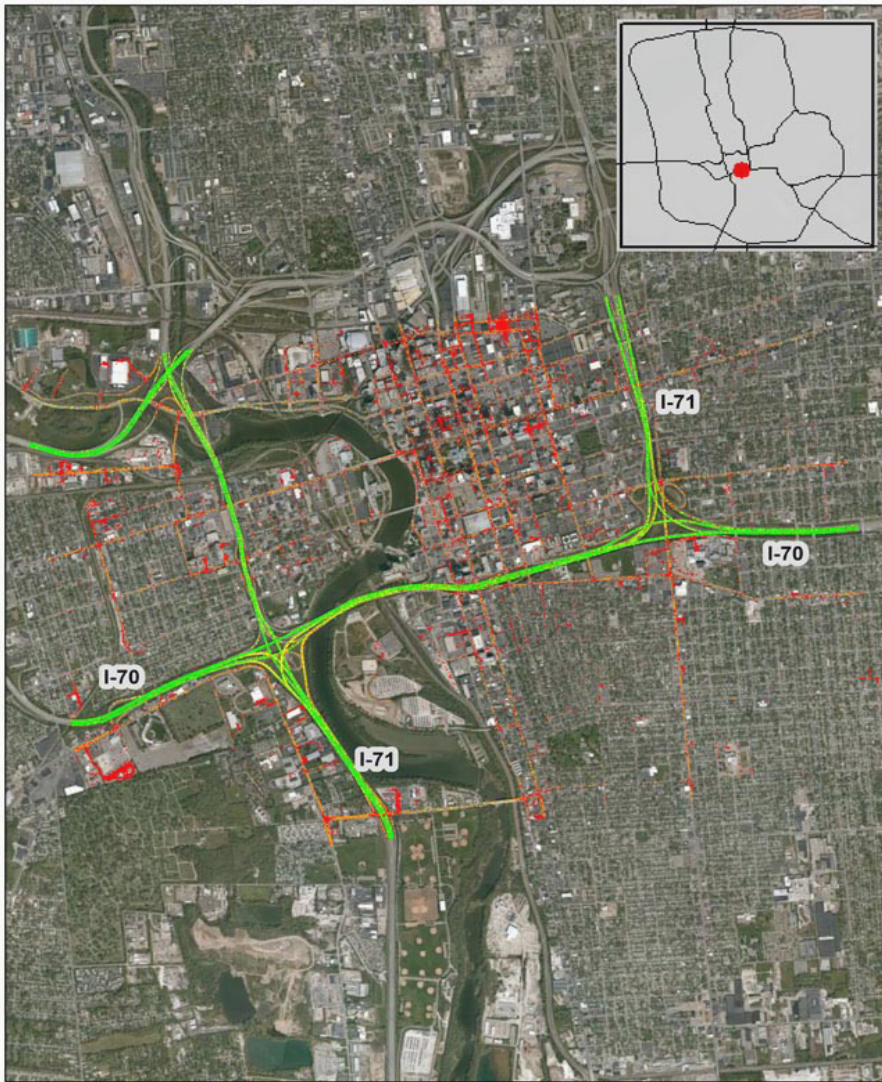

Columbus, OH: I-71 at I-70

Summary

National Ranking by Congestion Index	67
Average Speed	48
Peak Average Speed	40
Nonpeak Average Speed	51
Nonpeak/Peak Ratio	1.26

Average Speed by Time of Day I-71 at I-70